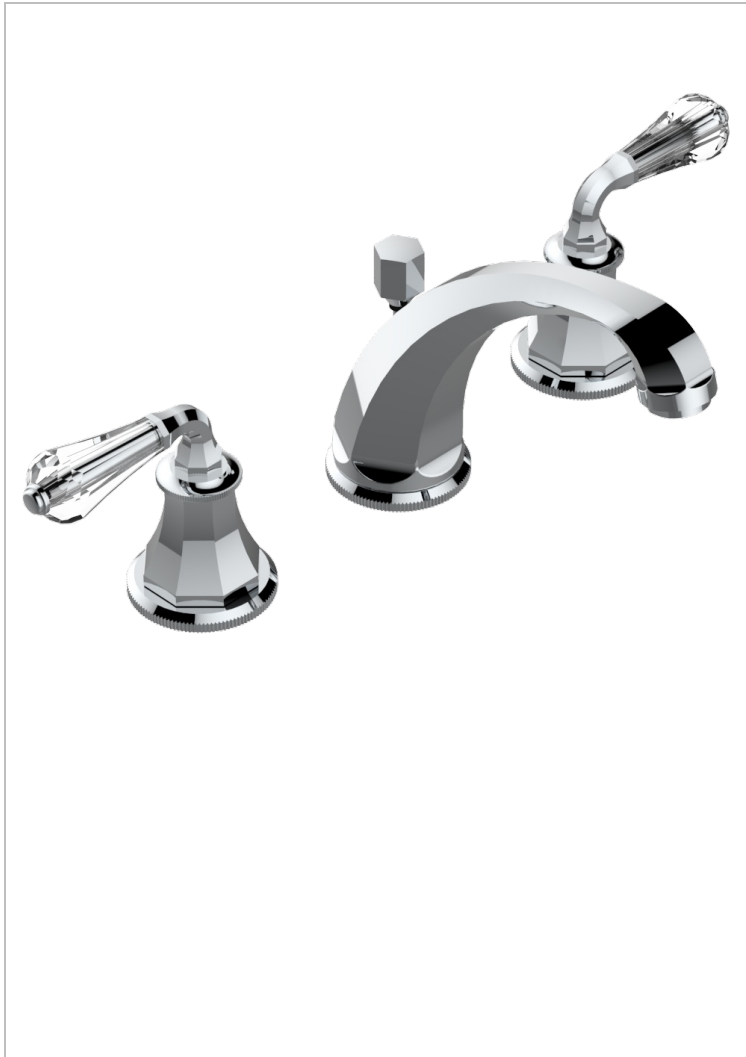

# ART DECO CRISTAL

A56-152/US

Widespread lavatory set, high spout, with drain

## CHARACTERISTIC

- Art Déco Cristal
- Widespread lavatory set, high spout, with drain

Nickel polished - B01  
Rose Gold - F27  
Satin chrome - C03  
Silver polished, antique - H03  
Silver rhodium - F18  
Soft gold - F30