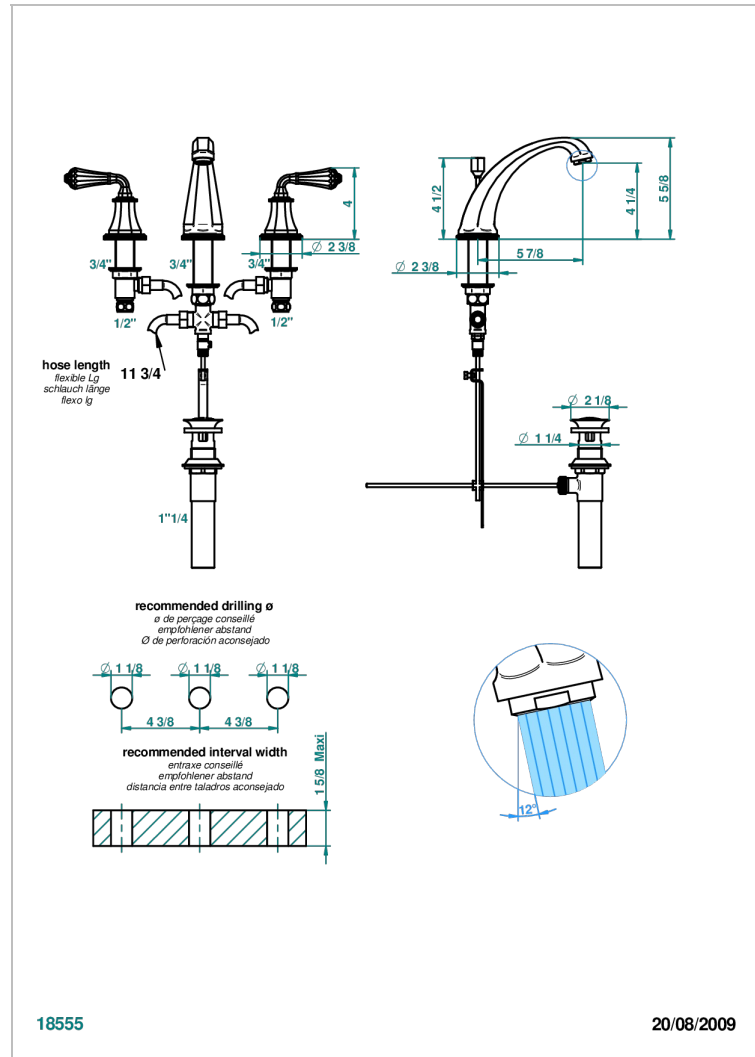

# ART DECO CRISTAL

A56-152/US

Widespread lavatory set, high spout, with drain

## CHARACTERISTIC

- Art Déco Cristal
- Widespread lavatory set, high spout, with drain