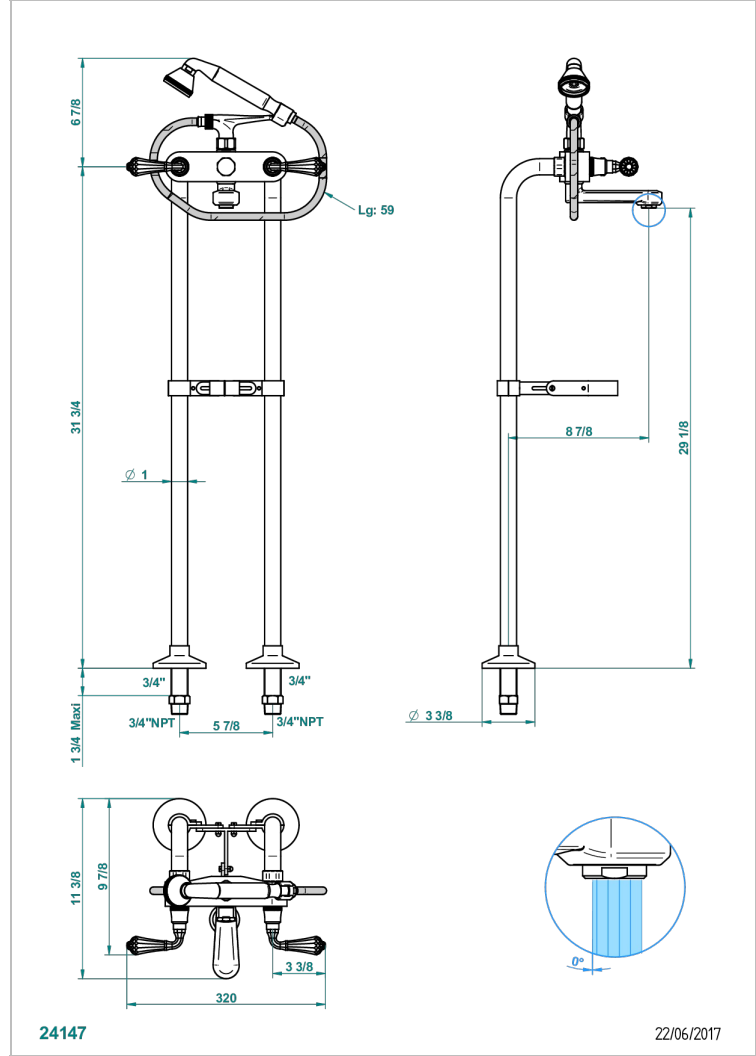

ART DECO CRISTAL

A56-13800/US

Exposed tub filler w/33" risers, handshower shower, overflow "t" connector

CHARACTERISTIC

- Art Déco Cristal
- Exposed tub filler w/33" risers, handshower shower, overflow "t" connector

TECHNICAL SPECS

- Recommandé : 3 bars (max. 5 bars) - Advised : 43,5 psi (max. 72 psi)
- Bec : 35 l/min à 3 bars - Douchette : 9,5 l/min à 3 bars
- Spout : 9.26 gpm at 43.5 psi - Handshower : 2.5 gpm at 43.5 psi

AVAILABLE FINITIONS

- | | | | | |
|---------------------------------------|-----------------------------------|------------------------------------|------------------------------------|--------------------------------|
| Black nickel - D24 | Copper antique matt, coated - H07 | Light coated bronze - D01 | Matt gold color PVD - H53 | Nickel polished - B01 |
| Blush PVD - H62 | Gold color PVD - H52 | Matt Umber PVD - H67 | Matt graphite PVD - H65 | Rose Gold - F27 |
| Brass color PVD - H49 | Gold mat - F07 | Matt blush PVD - H60 | Matt nickel (American satin) - C01 | Satin chrome - C03 |
| Brown bronze color PVD - F33 | Gold polished - F01 | Matt brass color PVD - H50 | Matt nickel color PVD - H56 | Silver polished, antique - H03 |
| Chrome polished - A02 | Gold satiney - F03 | Matt brown bronze color PVD - F34 | Nickel antique / Sovereign - H28 | Silver rhodium - F18 |
| Chrome polished / gold polished - G02 | Graphite PVD - H64 | Matt chrome (American satin) - C02 | Nickel color PVD - H55 | Soft gold - F30 |