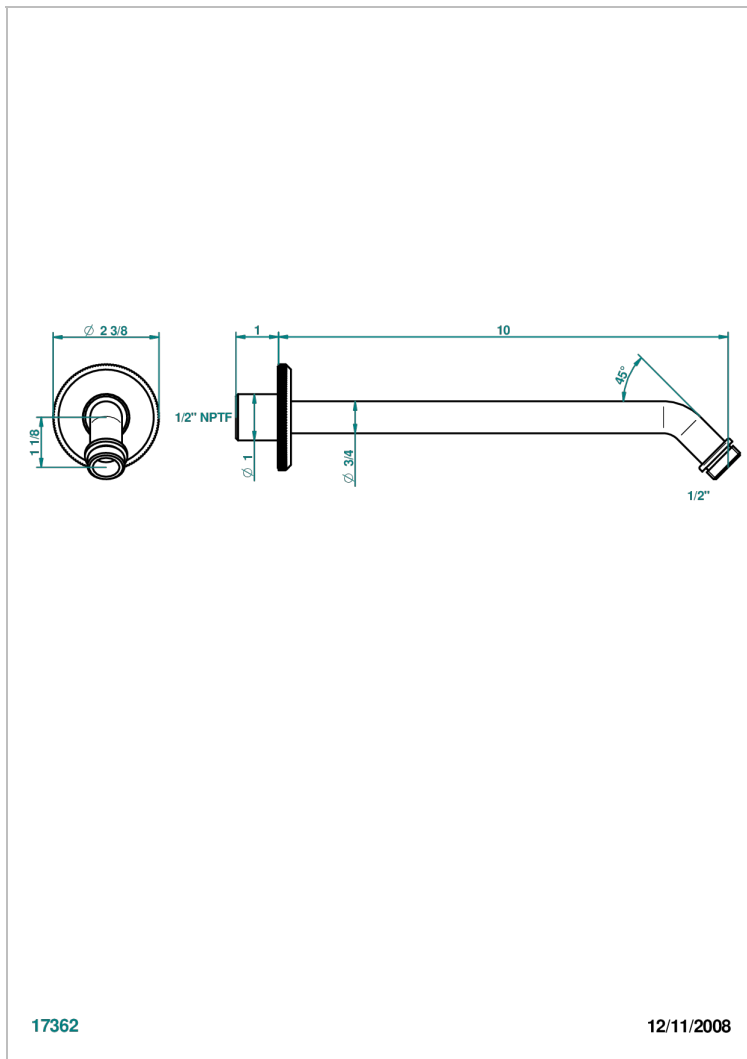

ART DECO WITH LEVER HANDLES

A55-84/US

Horizontal shower arm, 45°, lg: 10"

THG[®]
PARIS

CHARACTERISTIC

- Art Déco with lever handles
- Horizontal shower arm, 45°, lg: 10"

AVAILABLE FINITIONS

Black nickel - D24