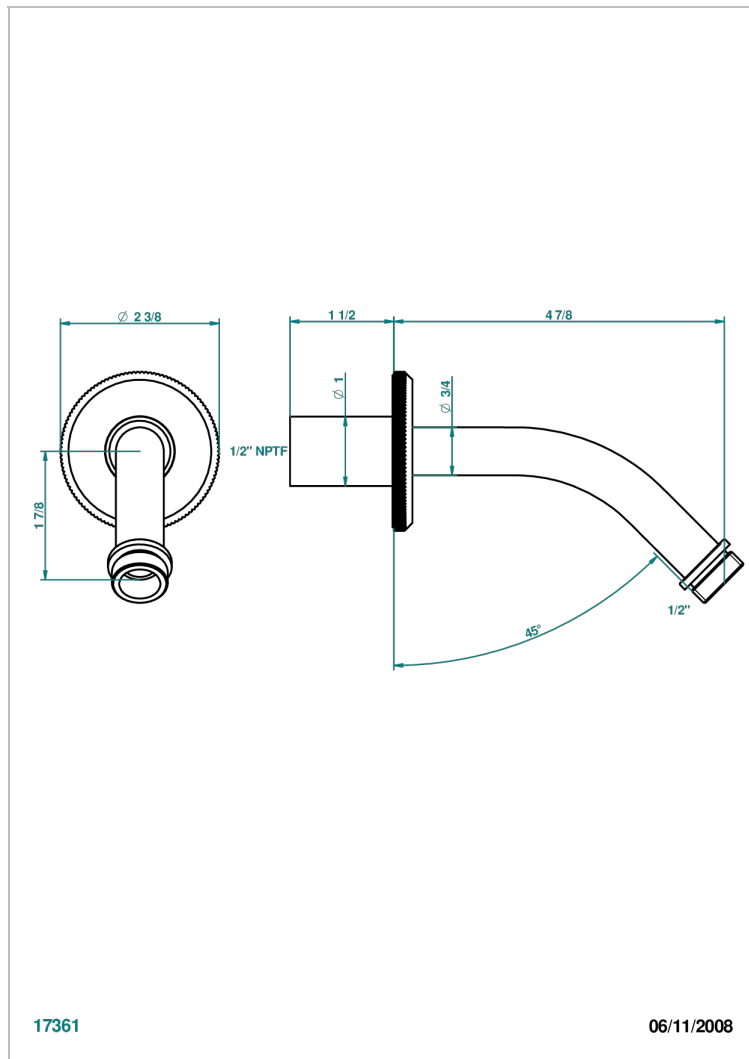

ART DECO WITH LEVER HANDLES

A55-82/US

Horizontal shower arm, 45°, lg: 4" 3/4

THG[®]
PARIS

17361

06/11/2008

CHARACTERISTIC

- Art Déco with lever handles
- Horizontal shower arm, 45°, lg: 4" 3/4