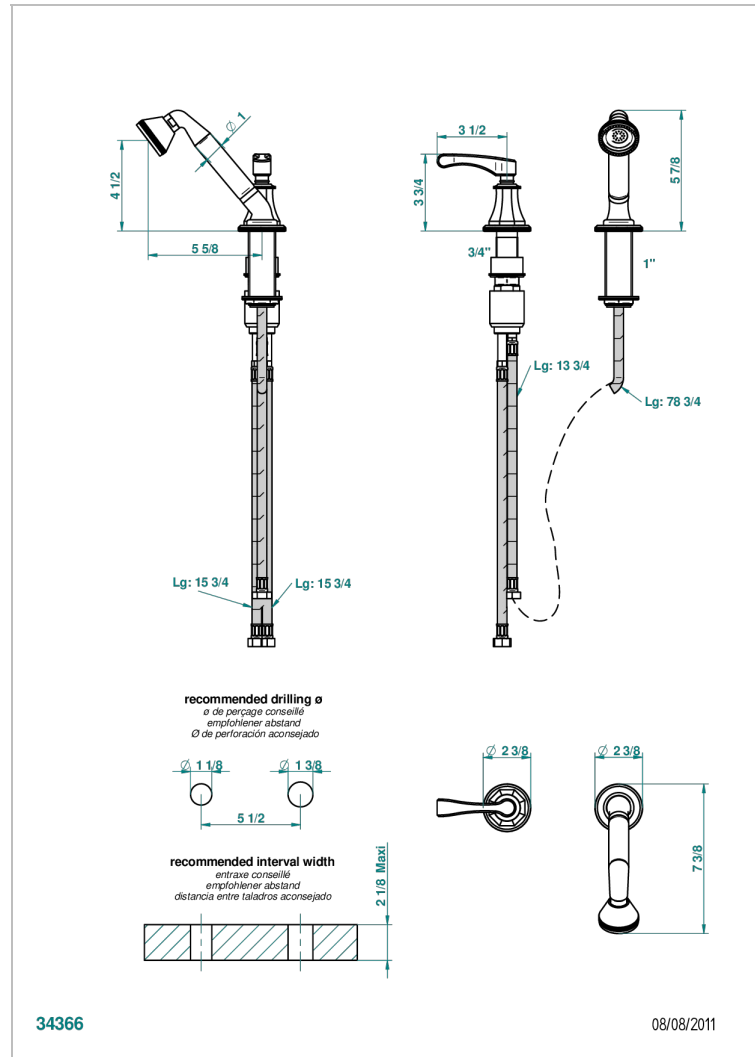

ART DECO WITH LEVER HANDLES

A55-6532/60A

Deck mounted mixer with handshower, progressive cartridge

CHARACTERISTIC

- Art Déco with lever handles
- Deck mounted mixer with handshower, progressive cartridge

TECHNICAL SPECS

- Recommandé : 3 bars (max. 5 bars) - Advised : 43,5 psi (max. 72 psi)
- 8 l/min à 3 bars (2.12 gpm at 43.5 psi)

AVAILABLE FINITIONS

Black nickel - D24
Blush PVD - H62
Brass color PVD - H49
Brown bronze color PVD - F33
Chrome polished - A02
Chrome polished / gold polished - G02