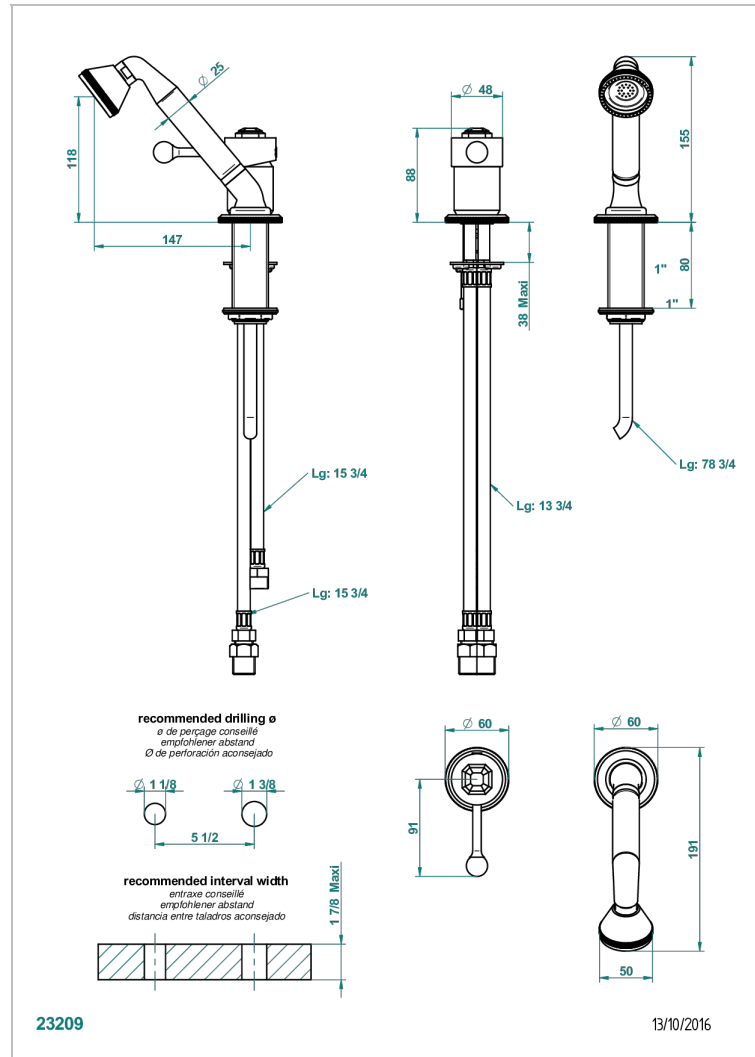

ART DECO WITH LEVER HANDLES

A55-6523/60AUS

Deck mounted mixer with handshower

CHARACTERISTIC

- Art Déco with lever handles
- Deck mounted mixer with handshower

TECHNICAL SPECS

- Recommandé : 3 bars (max. 5 bars) - Advised : 43,5 psi (max. 72 psi)
- 9,5 l/min à 3 bars (2.5 gpm at 43.5 psi)

AVAILABLE FINITIONS

Black nickel - D24
 Blush PVD - H62
 Brass color PVD - H49
 Brown bronze color PVD - F33
 Chrome polished - A02
 Chrome polished / gold polished - G02

Copper antique matt, coated - H07
 Gold color PVD - H52
 Gold mat - F07
 Gold polished - F01
 Gold satiny - F03
 Graphite PVD - H64