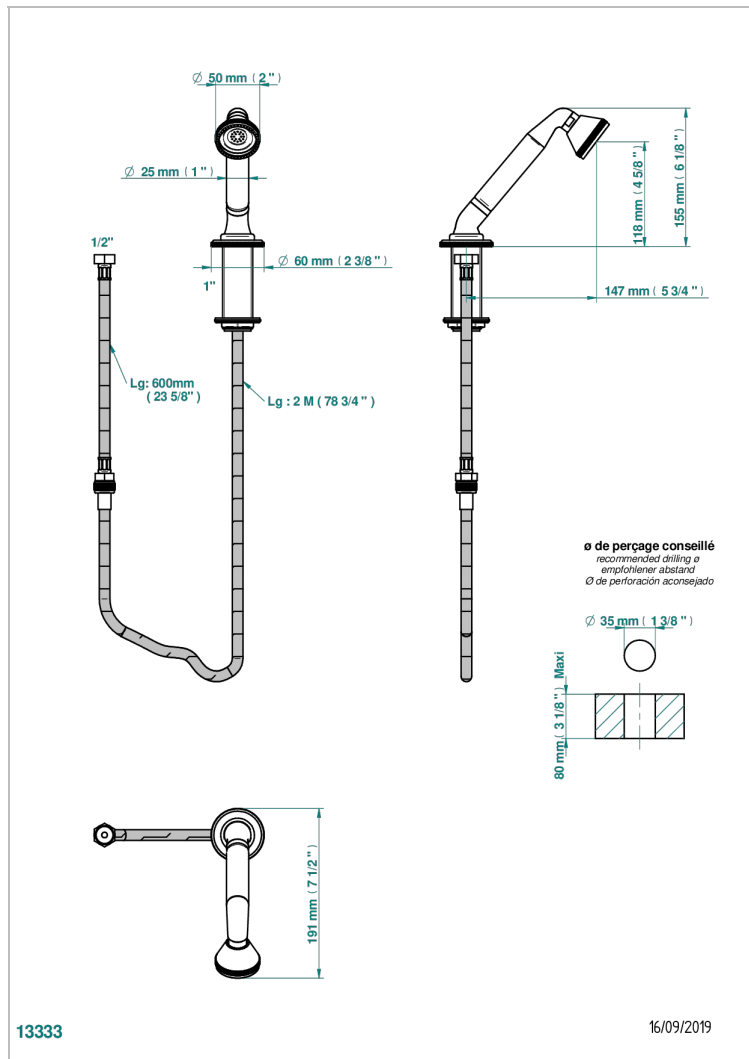

ART DECO WITH LEVER HANDLES

A55-60A

Deck mounted hand shower, with hose

CHARACTERISTIC

- Art Déco with lever handles
- Deck mounted hand shower, with hose

TECHNICAL SPECS

- Recommandé : 3 bars (max. 5 bars) - Advised : 43,5 psi (max. 72 psi)
- 8 l/min à 3 bars (2.12 gpm at 43.5 psi)

AVAILABLE FINITIONS

Black nickel - D24

Blush PVD - H62

Brass color PVD - H49

Brown bronze color PVD - F33

Chrome polished - A02

Chrome polished / gold polished - G02

Copper antique matt, coated - H07

Nickel antique / Sovereign - H28

Nickel color PVD - H55

Nickel polished - B01

Rose Gold - F27

Satin chrome - C03

Silver polished, antique - H03

Silver rhodium - F18

Soft gold - F30