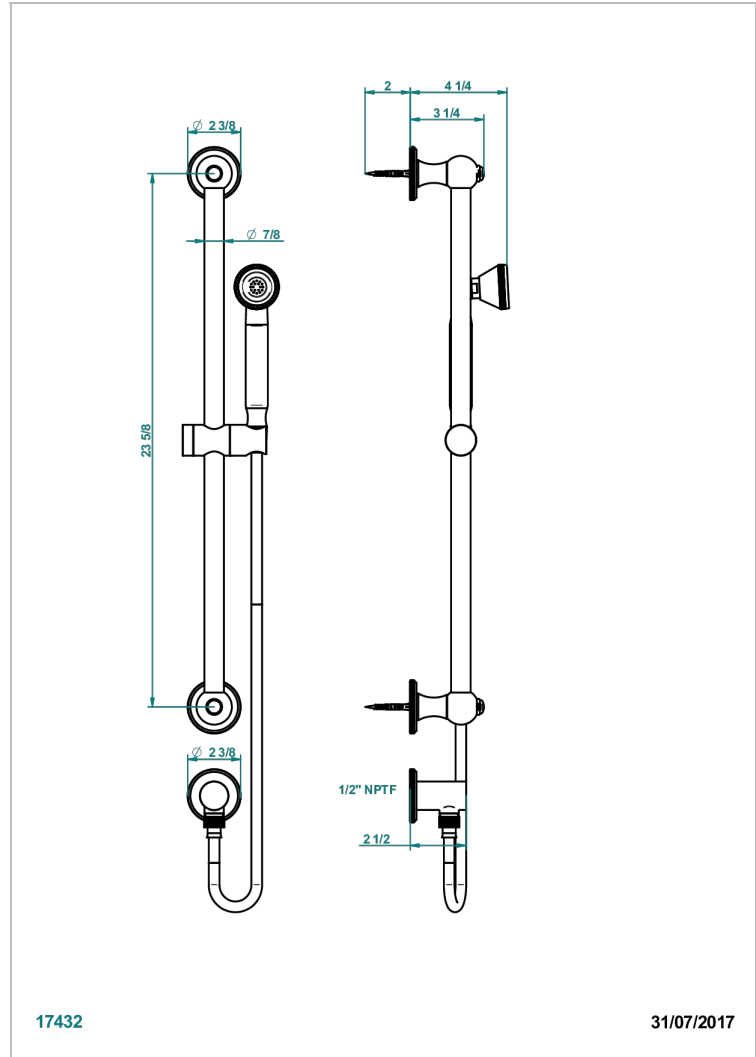

ART DECO WITH LEVER HANDLES

A55-58/US

Slide bar with handsower and elbow

17432

31/07/2017

CHARACTERISTIC

- Art Déco with lever handles
- Slide bar with handsower and elbow

TECHNICAL SPECS

- Recommandé : 3 bars (max. 5 bars) - Advised : 43,5 psi (max. 72 psi)
- 9,5 l/min à 3 bars (2.5 gpm at 43.5 psi)

AVAILABLE FINITIONS

Black nickel - D24
Blush PVD - H62
Brass color PVD - H49
Brown bronze color PVD - F33
Chrome polished - A02
Chrome polished / gold polished - G02

Copper antique matt, coated - H07
Gold color PVD - H52
Gold mat - F07
Gold polished - F01
Gold satiney - F03
Graphite PVD - H64

Light coated bronze - D01
Matt Umber PVD - H67
Matt blush PVD - H60
Matt brass color PVD - H50
Matt brown bronze color PVD - F34
Matt chrome (American satin) - C02

Matt gold color PVD - H53
Matt graphite PVD - H65
Matt nickel (American satin) - C01
Matt nickel color PVD - H56
Nickel antique / Sovereign - H28
Nickel color PVD - H55

Nickel polished - B01
Rose Gold - F27
Satin chrome - C03
Silver polished, antique - H03
Silver rhodium - F18
Soft gold - F30