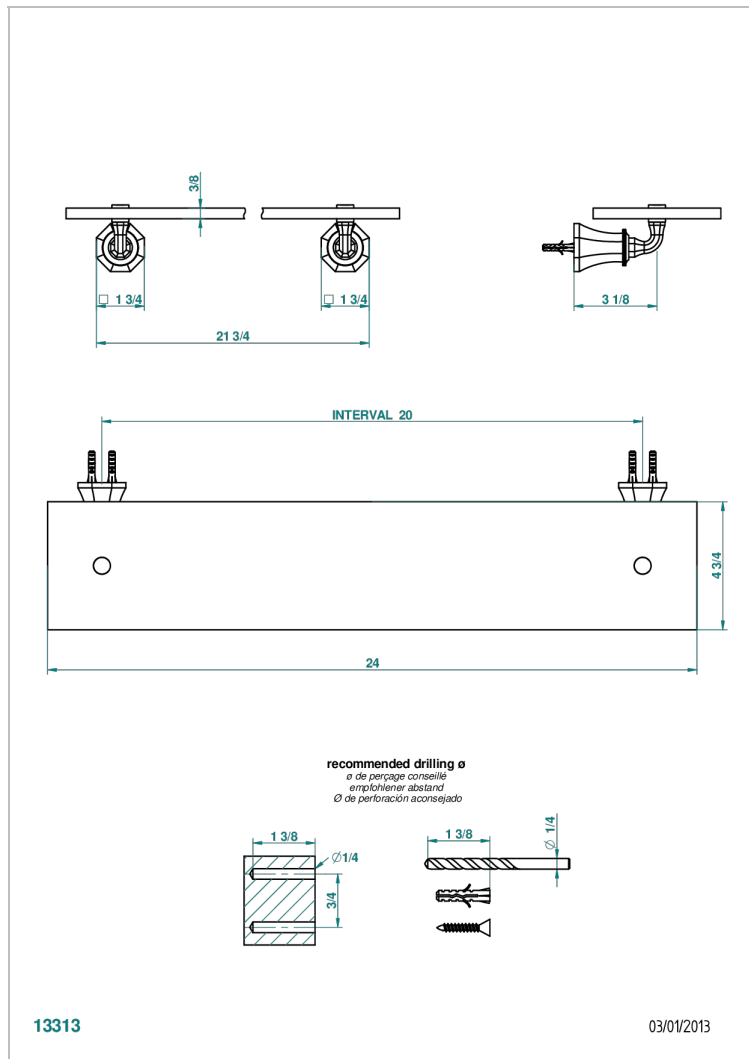

ART DECO WITH LEVER HANDLES

A55-564

Glass shelf with brackets

13313

03/01/2013

CHARACTERISTIC

- Art Déco with lever handles
- Glass shelf with brackets

AVAILABLE FINITIONS