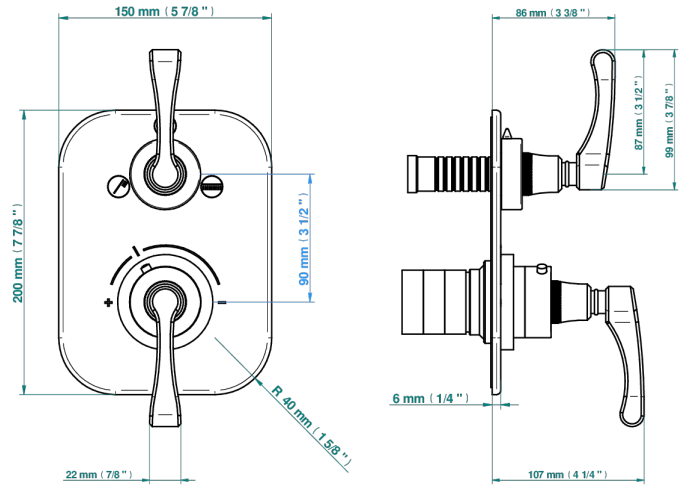

ART DECO WITH LEVER HANDLES

A55-5500BE

THG[®]
PARIS

Trim for THG thermostat with 2-way diverter, rough part supplied with fixing box ref. 5 500AE/US

3 pastilles inclus / 3 pads included

Compatible with

5500AE
5500AE/US
5500AE/W

Boîte / Box Joint Plaque / Seal Plate Tube

58987

30/01/2020

CHARACTERISTIC

- Built-in thermostatic cover for 5500AE - 5500AE/US - 5500AE/W with 2 no.1/2" outputs and 1 stop function
- Requires concealed thermostat Ref 5500AE - 5500AE/US - 5500AE/W
- For Shower 2 functions - non simultaneous -
- Temperature control knob with security stop at 38°C
- Solid brass plate and knob
- ASME : ASME A112.18.1-2011/CSA B125.1-11
- DVGW : DW-6512CQ0608

STANDARDS

RELATED SKU'S

- Ref. G00-5500AE/US 3/4" THG thermostat with 2-way diverter with wax cartridge with stop valve and 2 outlets delivered with a built-in box, no trim
- Ref. G00-5100G Reinforced stop ring for THG thermostatic with fixing set