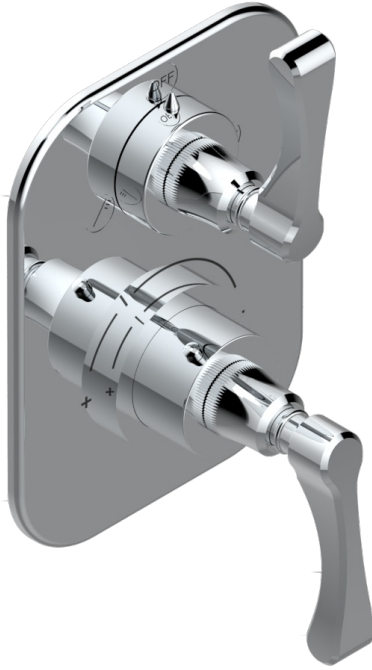

ART DECO WITH LEVER HANDLES

A55-5500BE

THG[®]
PARIS

Trim for THG thermostat with 2-way diverter, rough part supplied with fixing box ref. 5 500AE/US

3 pastilles inclus / 3 pads included

Compatible with

5500AE
5500AE/US
5500AE/W

Boîte / Box Joint Plaque / Seal Plate Tube

58987

30/01/2020

CHARACTERISTIC

- Built-in thermostatic cover for 5500AE - 5500AE/US - 5500AE/W with 2 no.1/2" outputs and 1 stop function
- Requires concealed thermostat Ref 5500AE - 5500AE/US - 5500AE/W
- For Shower 2 functions - non simultaneous -
- Temperature control knob with security stop at 38°C
- Solid brass plate and knob
- ASME : ASME A112.18.1-2011/CSA B125.1-11
- DVGW : DW-6512CQ0608

STANDARDS

RELATED SKU'S

- Ref. G00-5500AE/US 3/4" THG thermostat with 2-way diverter with wax cartridge with stop valve and 2 outlets delivered with a built-in box, no trim
- Ref. G00-5100G Reinforced stop ring for THG thermostatic with fixing set