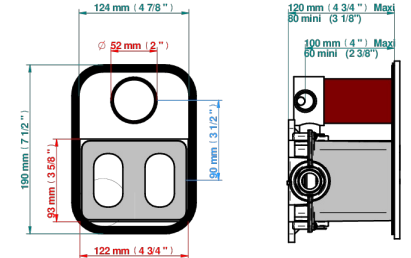

ART DECO WITH LEVER HANDLES

A55-5500BE

THG[®]
PARIS

Trim for THG thermostat with 2-way diverter, rough part supplied with fixing box ref. 5 500AE/US

3 pastilles inclus / 3 pads included

Compatible with

5500AE
5500AE/US
5500AE/W

Boîte / Box Joint Plaque / Seal Plate Tube

58987

30/01/2020

CHARACTERISTIC

- Built-in thermostatic cover for 5500AE - 5500AE/US - 5500AE/W with 2 no.1/2" outputs and 1 stop function
- Requires concealed thermostat Ref 5500AE - 5500AE/US - 5500AE/W
- For Shower 2 functions - non simultaneous -
- Temperature control knob with security stop at 38°C
- Solid brass plate and knob
- ASME : ASME A112.18.1-2011/CSA B125.1-11
- DVGW : DW-6512CQ0608

STANDARDS

RELATED SKU'S

- Ref. G00-5500AE/US 3/4" THG thermostat with 2-way diverter with wax cartridge with stop valve and 2 outlets delivered with a built-in box, no trim
- Ref. G00-5100G Reinforced stop ring for THG thermostatic with fixing set