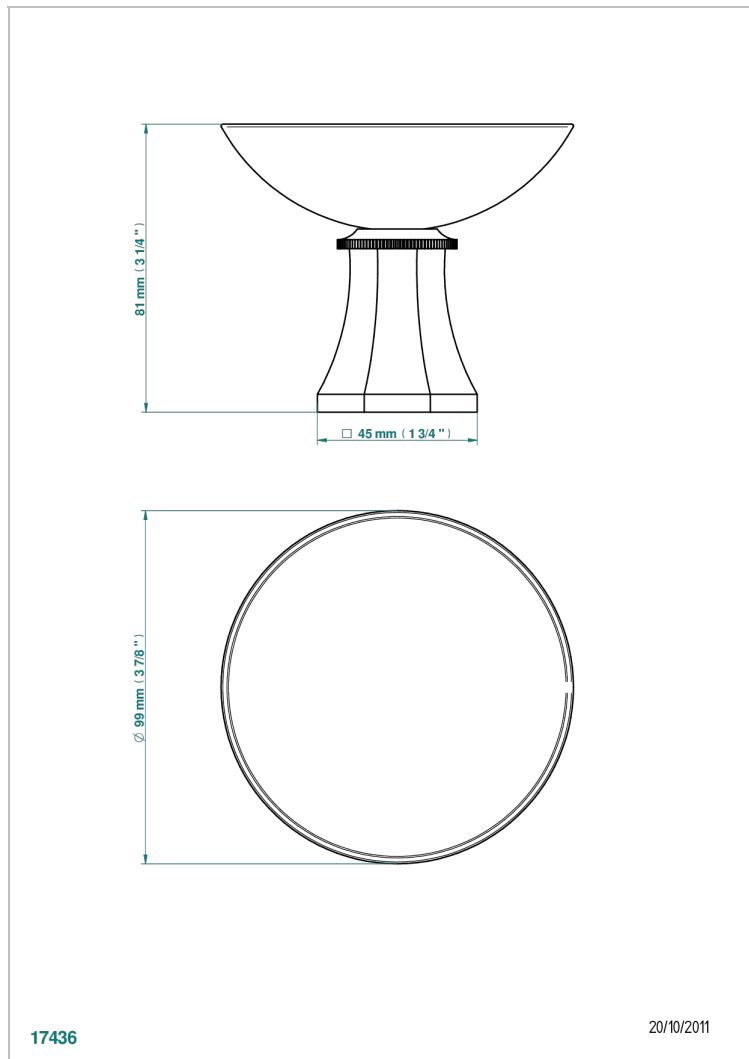

ART DECO WITH LEVER HANDLES

A55-544

Soap dish, freestanding , 4" diameter

THG[®]
PARIS

CHARACTERISTIC

- Art Déco with lever handles
- Soap dish, freestanding , 4" diameter

AVAILABLE FINITIONS

Black nickel - D24