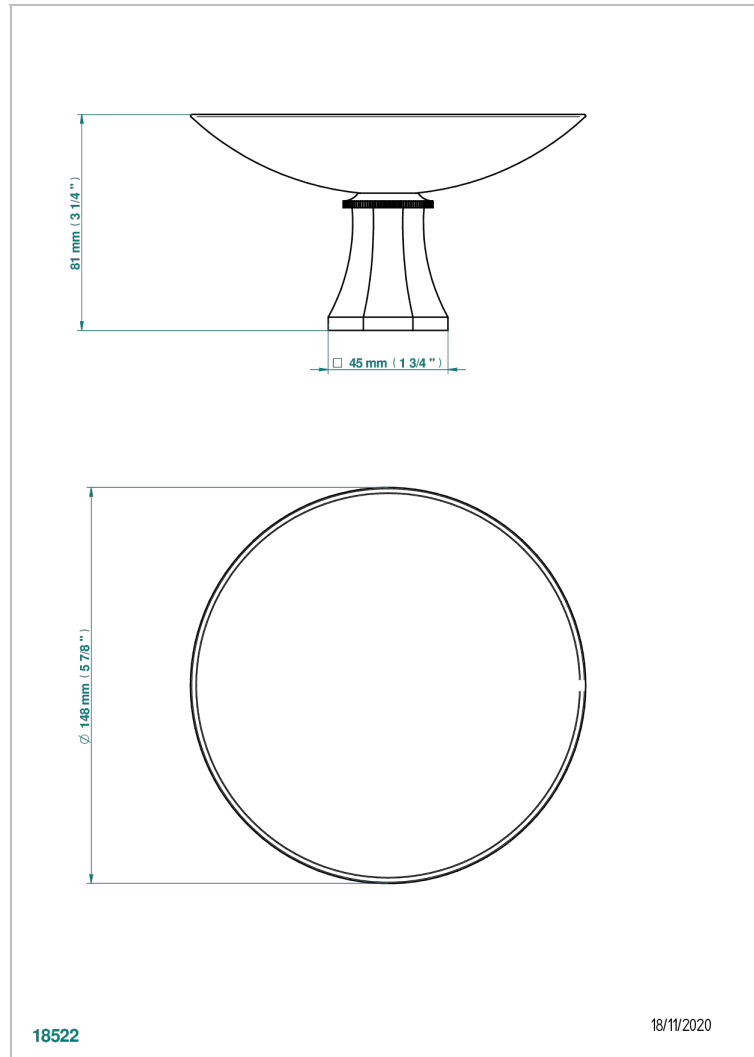

ART DECO WITH LEVER HANDLES

A55-544GM

Soap dish, freestanding , 6" diameter

THG[®]
PARIS

18522

18/11/2020

CHARACTERISTIC

- Art Déco with lever handles
- Soap dish, freestanding , 6" diameter

Nickel antique / Sovereign - H28

Nickel color PVD - H55

Nickel polished - B01

Rose Gold - F27

Satin chrome - C03

Silver polished, antique - H03

Silver rhodium - F18

Soft gold - F30