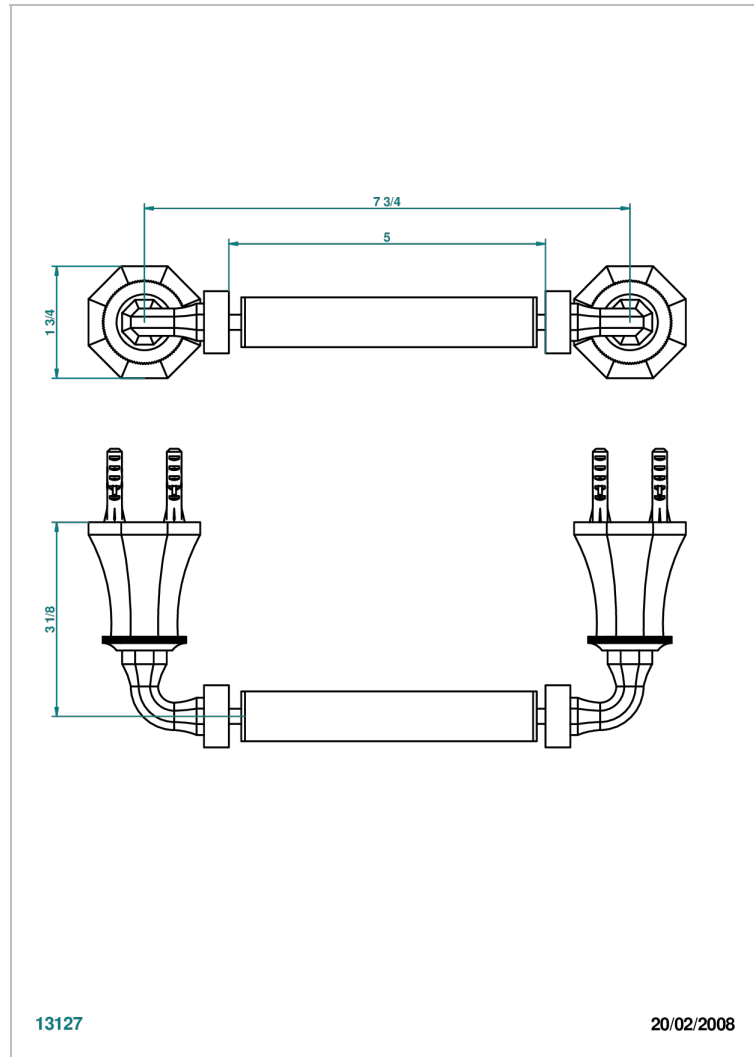

ART DECO WITH LEVER HANDLES

A55-543M

Paper roll holder

13127

20/02/2008

CHARACTERISTIC

- Art Déco with lever handles
- Paper roll holder

AVAILABLE FINITIONS