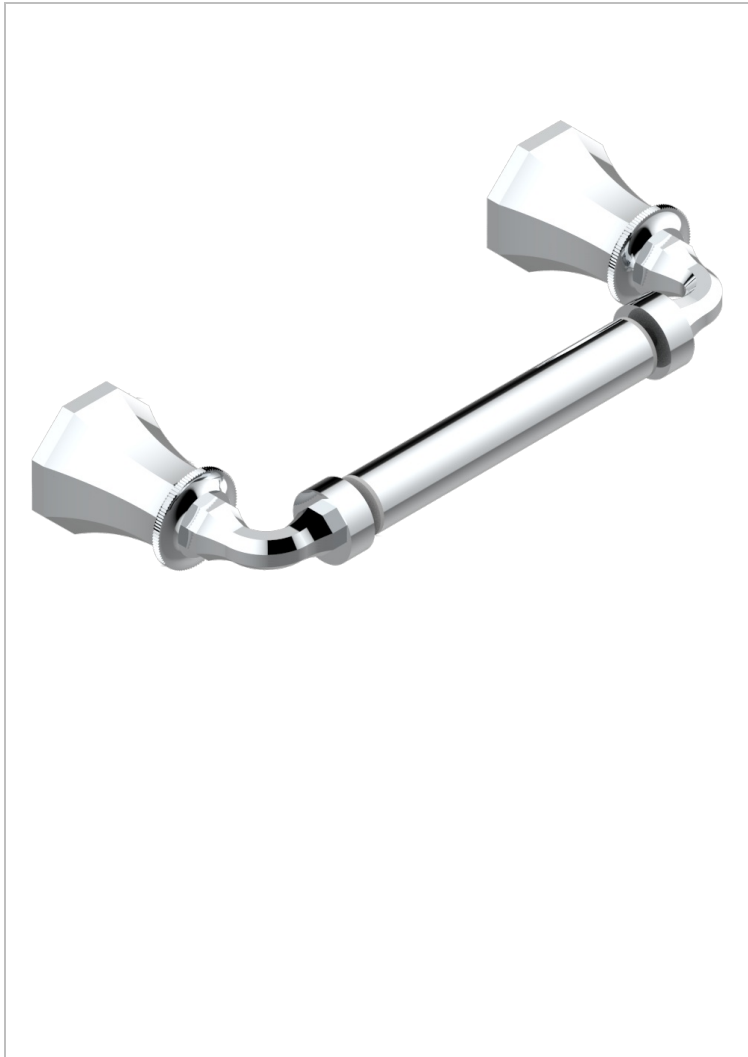

ART DECO WITH LEVER HANDLES

A55-543M

Paper roll holder

13127

20/02/2008

CHARACTERISTIC

- Art Déco with lever handles
- Paper roll holder

AVAILABLE FINITIONS

Black nickel - D24
Blush PVD - H62
Brass color PVD - H49
Brown bronze color PVD - F33
Chrome polished - A02
Chrome polished / gold polished - G02

Copper antique matt, coated - H07
Gold color PVD - H52
Gold mat - F07
Gold polished - F01
Gold satiney - F03
Graphite PVD - H64

Light coated bronze - D01
Matt Umber PVD - H67
Matt blush PVD - H60
Matt brass color PVD - H50
Matt brown bronze color PVD - F34
Matt chrome (American satin) - C02

Matt gold color PVD - H53
Matt graphite PVD - H65
Matt nickel (American satin) - C01
Matt nickel color PVD - H56
Nickel antique / Sovereign - H28
Nickel color PVD - H55

Nickel polished - B01
Rose Gold - F27
Satin chrome - C03
Silver polished, antique - H03
Silver rhodium - F18
Soft gold - F30