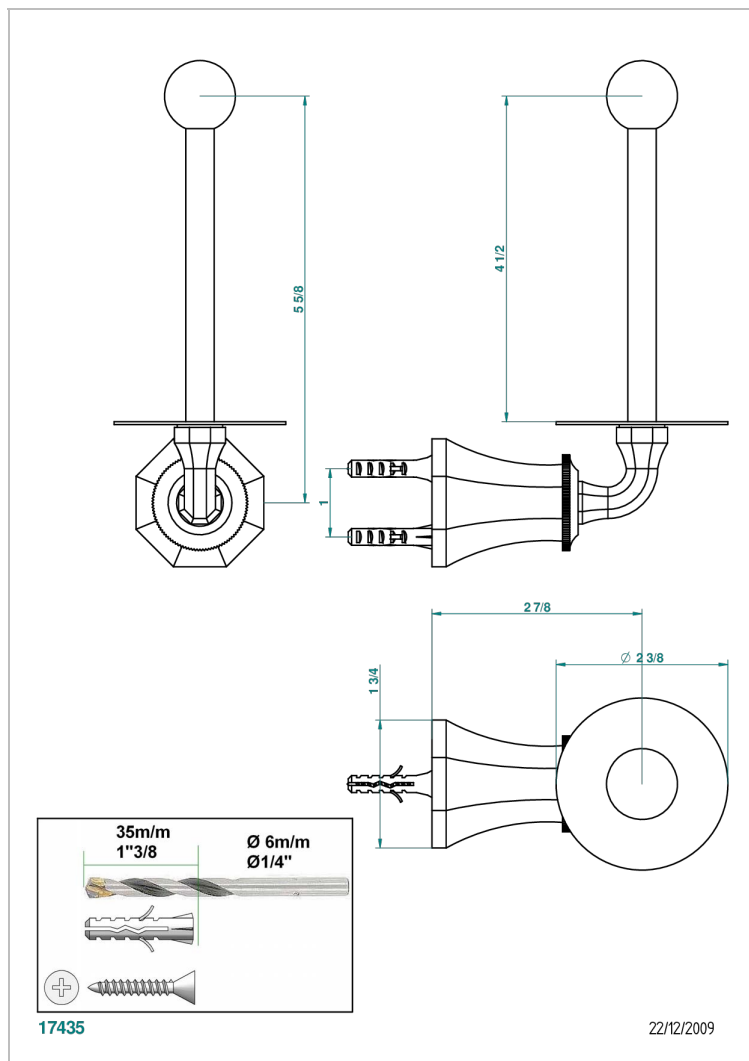

ART DECO WITH LEVER HANDLES

A55-542

Reserve toilet paper holder

CHARACTERISTIC

- Art Déco with lever handles
- Reserve toilet paper holder

AVAILABLE FINITIONS

Black nickel - D24

Blush PVD - H62