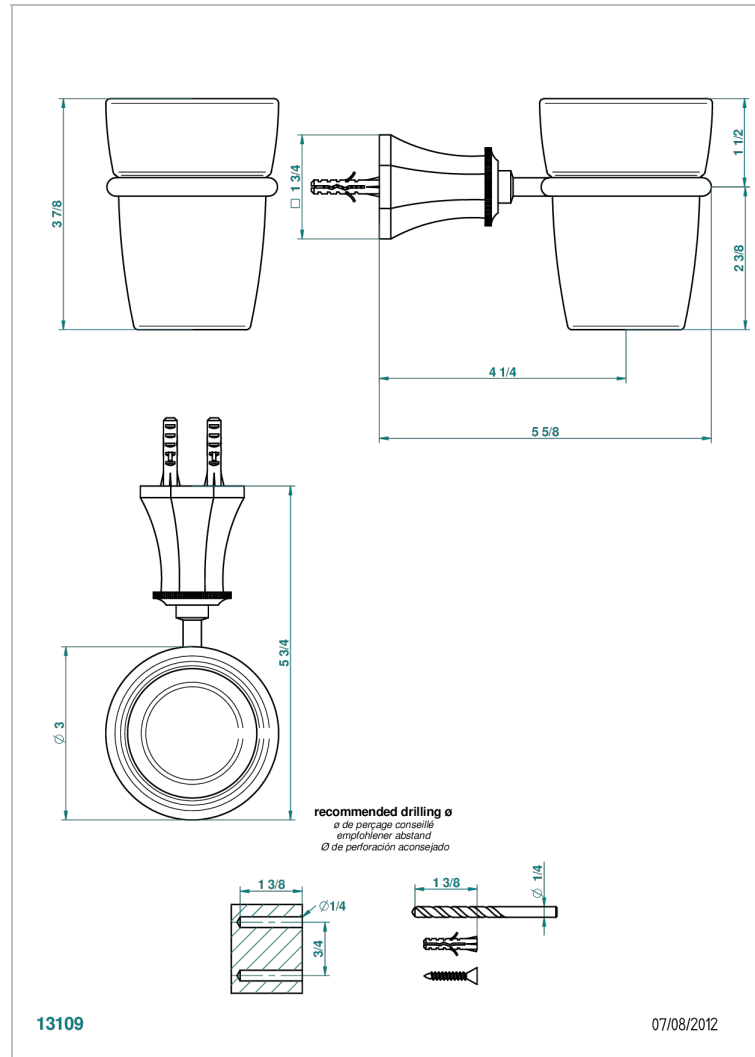

# ART DECO WITH LEVER HANDLES

A55-536

Tumbler holder, wall mounted

## CHARACTERISTIC

- Art Déco with lever handles
- Tumbler holder, wall mounted