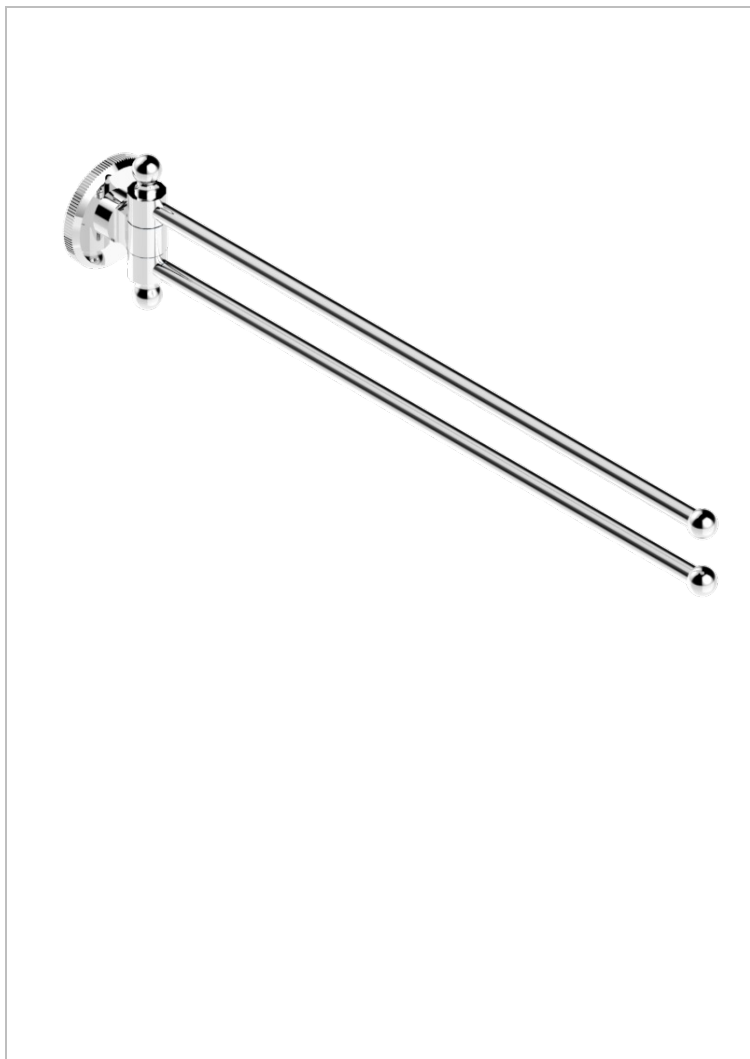

# ART DECO WITH LEVER HANDLES

A55-522

Towel bar 15 3/4" long, double swivel

13343

09/11/2012

## CHARACTERISTIC

- Art Déco with lever handles
- Towel bar 15 3/4" long, double swivel