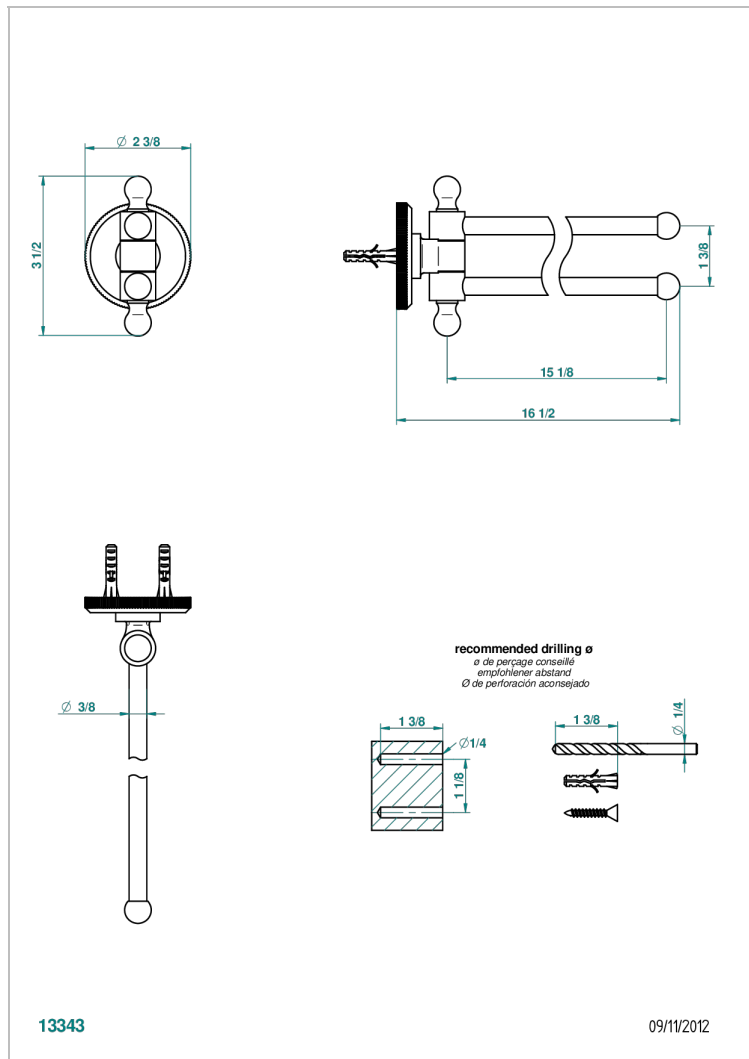

# ART DECO WITH LEVER HANDLES

A55-522

Towel bar 15 3/4" long, double swivel

13343

09/11/2012

## CHARACTERISTIC

- Art Déco with lever handles
- Towel bar 15 3/4" long, double swivel