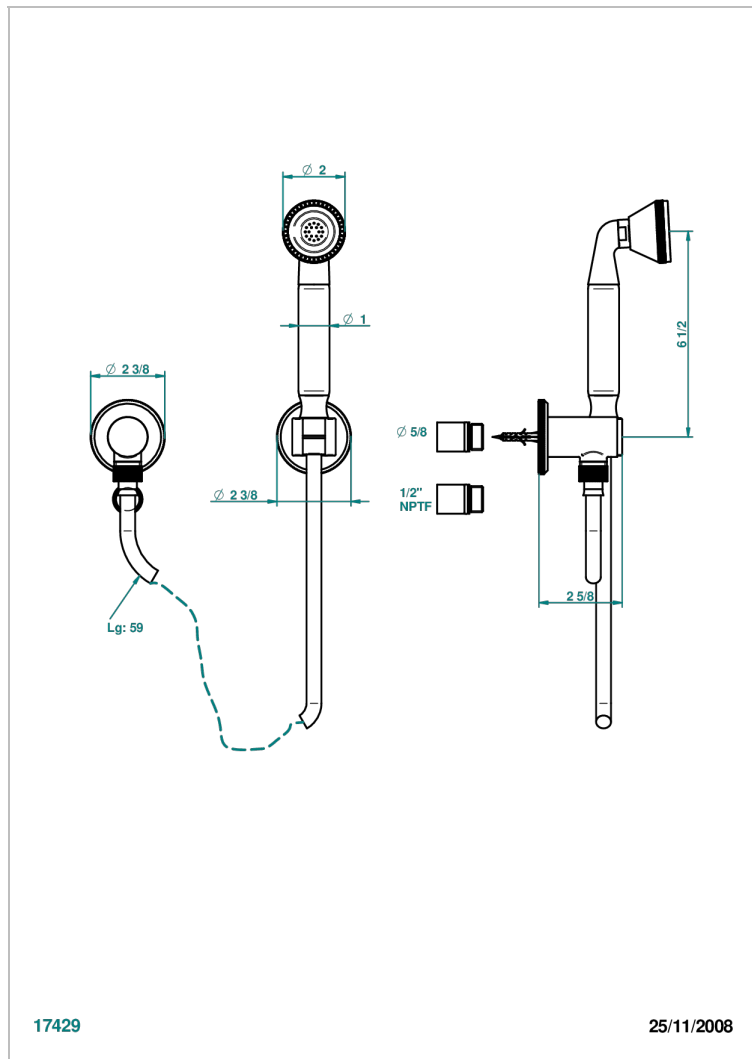

ART DECO WITH LEVER HANDLES

A55-52/US

Wall mounted handshower with separate fixed hook

17429

25/11/2008

CHARACTERISTIC

- Art Déco with lever handles
- Wall mounted handshower with separate fixed hook

TECHNICAL SPECS

- Recommandé : 3 bars (max. 5 bars) - Advised : 43,5 psi (max. 72 psi)
- 9,5 l/min à 3 bars (2.5 gpm at 43.5 psi)

AVAILABLE FINITIONS

Black nickel - D24
Blush PVD - H62
Brass color PVD - H49
Brown bronze color PVD - F33
Chrome polished - A02
Chrome polished / gold polished - G02

Copper antique matt, coated - H07
Gold color PVD - H52
Gold mat - F07
Gold polished - F01
Gold satiney - F03
Graphite PVD - H64

Light coated bronze - D01
Matt Umber PVD - H67
Matt blush PVD - H60
Matt brass color PVD - H50
Matt brown bronze color PVD - F34
Matt chrome (American satin) - C02

Matt gold color PVD - H53
Matt graphite PVD - H65
Matt nickel (American satin) - C01
Matt nickel color PVD - H56
Nickel antique / Sovereign - H28
Nickel color PVD - H55

Nickel polished - B01
Rose Gold - F27
Satin chrome - C03
Silver polished, antique - H03
Silver rhodium - F18
Soft gold - F30