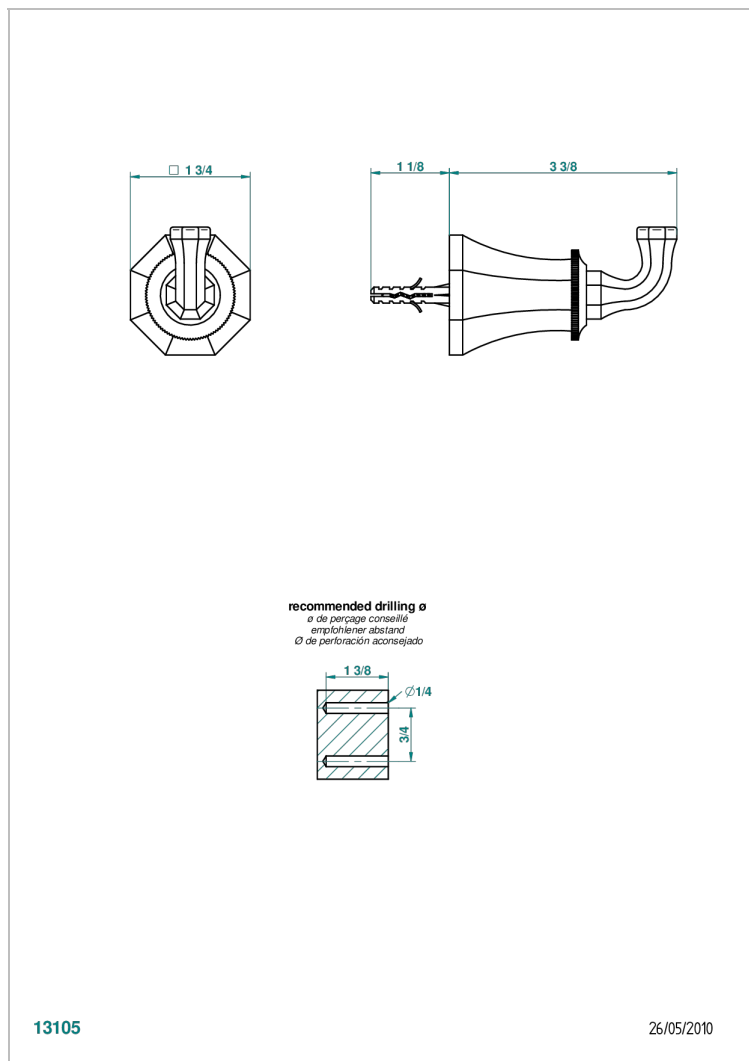

ART DECO WITH LEVER HANDLES

A55-517

Robe hook

13105

26/05/2010

CHARACTERISTIC

- Art Déco with lever handles
- Robe hook

AVAILABLE FINITIONS