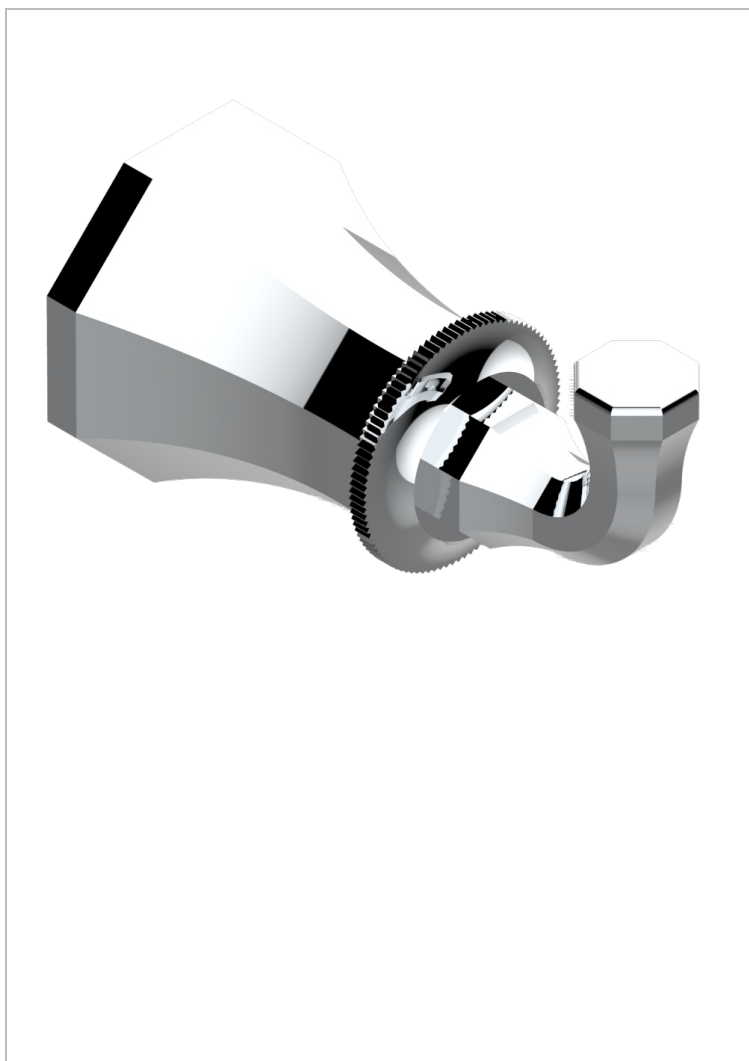

ART DECO WITH LEVER HANDLES

A55-517

Robe hook

13105

26/05/2010

CHARACTERISTIC

- Art Déco with lever handles
- Robe hook

AVAILABLE FINITIONS

Black nickel - D24

Blush PVD - H62

Brass color PVD - H49

Brown bronze color PVD - F33

Chrome polished - A02

Chrome polished / gold polished - G02

Copper antique matt, coated - H07

Gold color PVD - H52

Nickel color PVD - H55

Nickel polished - B01

Rose Gold - F27

Satin chrome - C03

Silver polished, antique - H03

Silver rhodium - F18

Soft gold - F30