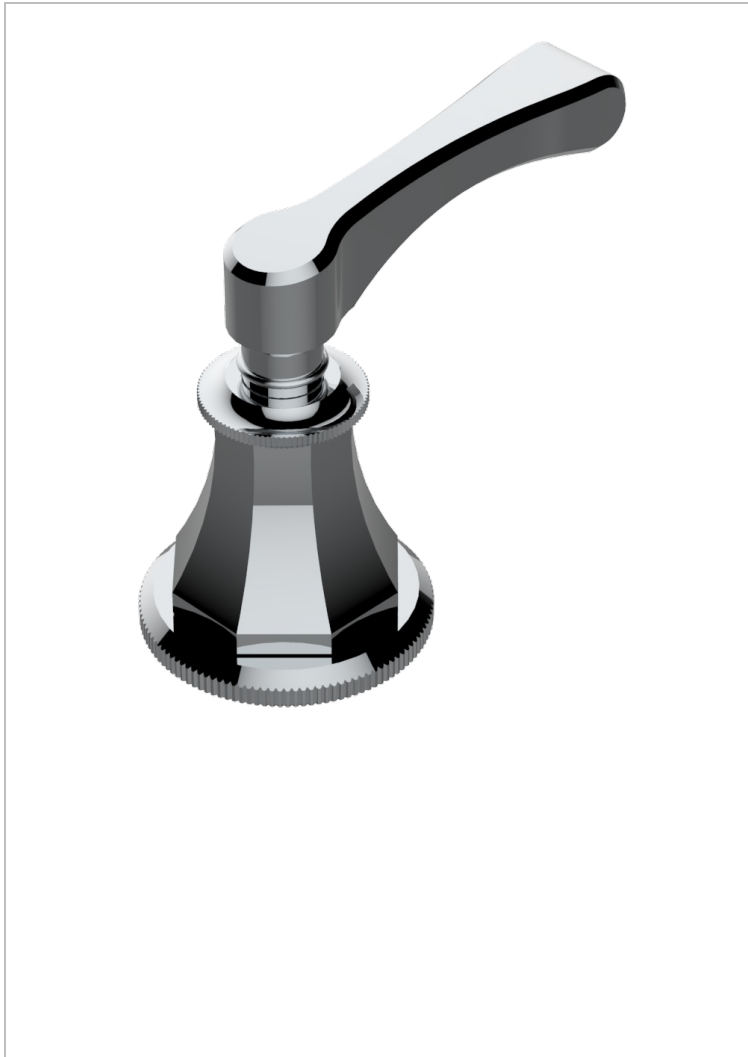

ART DECO WITH LEVER HANDLES

A55-504VGUS

2-function deck diverter with trim

20357

15/05/2013

CHARACTERISTIC

- Art Déco with lever handles
- 2-function deck diverter with trim

AVAILABLE FINITIONS

Black nickel - D24
 Blush PVD - H62
 Brass color PVD - H49
 Brown bronze color PVD - F33
 Chrome polished - A02
 Chrome polished / gold polished - G02

Copper antique matt, coated - H07
 Gold color PVD - H52
 Gold mat - F07
 Gold polished - F01
 Gold satiny - F03
 Graphite PVD - H64