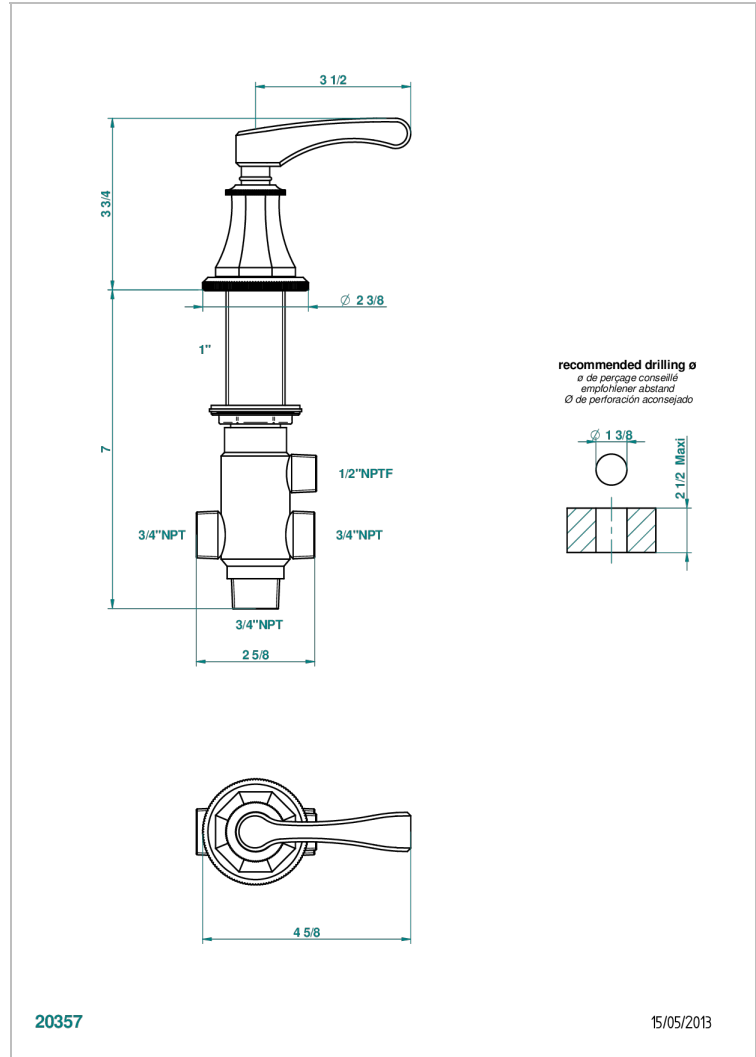

ART DECO WITH LEVER HANDLES

A55-504VGUS

2-function deck diverter with trim

20357

15/05/2013

CHARACTERISTIC

- Art Déco with lever handles
- 2-function deck diverter with trim

AVAILABLE FINITIONS