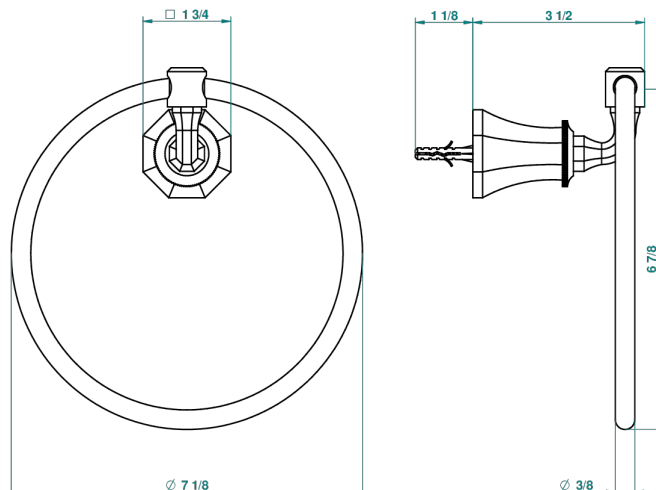

ART DECO WITH LEVER HANDLES

A55-504N

Towel ring

13129

21/09/2010

CHARACTERISTIC

- Art Déco with lever handles
- Towel ring

AVAILABLE FINITIONS

Black nickel - D24

Blush PVD - H62

Brass color PVD - H49

Brown bronze color PVD - F33

Chrome polished - A02

Chrome polished / gold polished - G02

Copper antique matt, coated - H07

Gold color PVD - H52

Gold mat - F07

Gold polished - F01

Gold satiney - F03

Graphite PVD - H64

Light coated bronze - D01

Matt Umber PVD - H67

Matt blush PVD - H60

Matt brass color PVD - H50

Matt brown bronze color PVD - F34

Matt chrome (American satin) - C02

Matt gold color PVD - H53

Matt graphite PVD - H65

Matt nickel (American satin) - C01

Matt nickel color PVD - H56

Nickel antique / Sovereign - H28

Nickel color PVD - H55

Nickel polished - B01

Rose Gold - F27

Satin chrome - C03

Silver polished, antique - H03

Silver rhodium - F18

Soft gold - F30