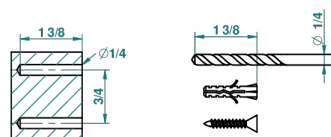

ART DECO WITH LEVER HANDLES

A55-504N

Towel ring

13129

21/09/2010

CHARACTERISTIC

- Art Déco with lever handles
- Towel ring

AVAILABLE FINITIONS

Black nickel - D24

Blush PVD - H62

Brass color PVD - H49

Brown bronze color PVD - F33

Chrome polished - A02

Chrome polished / gold polished - G02

Copper antique matt, coated - H07

Gold color PVD - H52

Gold mat - F07

Gold polished - F01

Gold satiney - F03

Graphite PVD - H64

Light coated bronze - D01

Matt Umber PVD - H67

Matt blush PVD - H60

Matt brass color PVD - H50

Matt brown bronze color PVD - F34

Matt chrome (American satin) - C02

Matt gold color PVD - H53

Matt graphite PVD - H65

Matt nickel (American satin) - C01

Matt nickel color PVD - H56

Nickel antique / Sovereign - H28

Nickel color PVD - H55

Nickel polished - B01

Rose Gold - F27

Satin chrome - C03

Silver polished, antique - H03

Silver rhodium - F18

Soft gold - F30