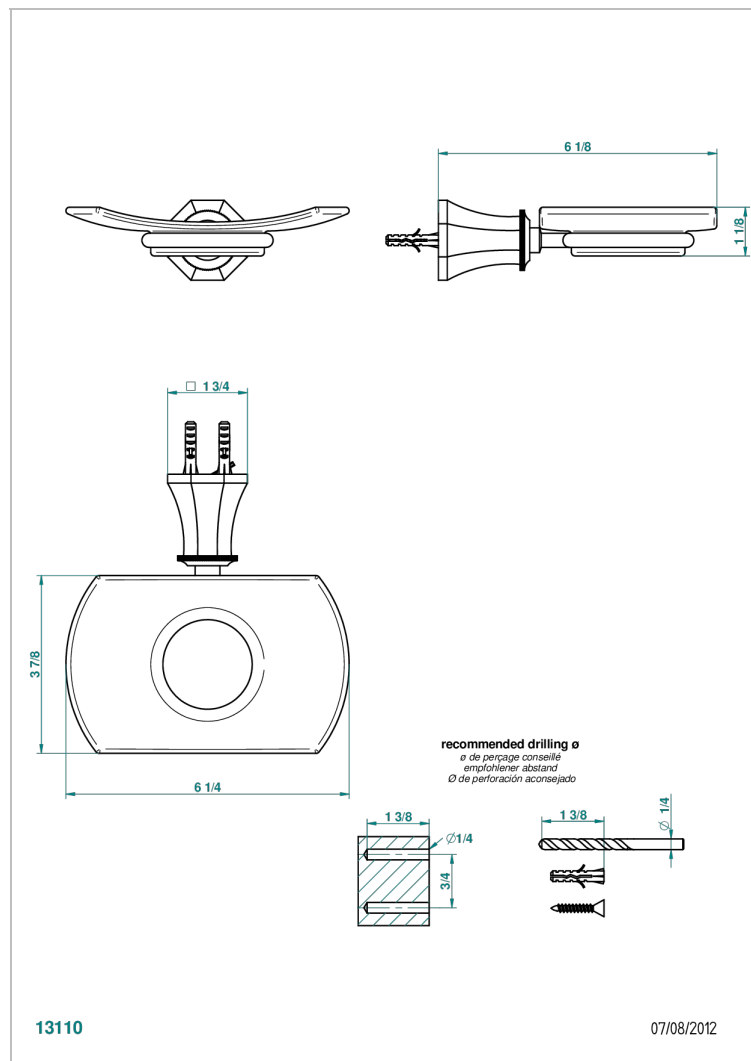

# ART DECO WITH LEVER HANDLES

A55-500

Glass soap dish, wall mounted

## CHARACTERISTIC

- Art Déco with lever handles
- Glass soap dish, wall mounted