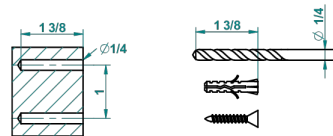

ART DECO WITH LEVER HANDLES

A55-4720C

Metal toilet brush holder with brush with cover wall mounted

13338

02/11/2015

CHARACTERISTIC

- Art Déco with lever handles
- Metal toilet brush holder with brush with cover wall mounted

AVAILABLE FINITIONS

Black nickel - D24

Blush PVD - H62

Brass color PVD - H49

Brown bronze color PVD - F33

Chrome polished - A02

Chrome polished / gold polished - G02

Copper antique matt, coated - H07

Gold color PVD - H52

Gold mat - F07

Gold polished - F01

Gold satiny - F03

Graphite PVD - H64

Light coated bronze - D01

Matt Umber PVD - H67

Matt blush PVD - H60

Matt brass color PVD - H50

Matt brown bronze color PVD - F34

Matt chrome (American satin) - C02

Matt gold color PVD - H53

Matt graphite PVD - H65

Matt nickel (American satin) - C01

Matt nickel color PVD - H56

Nickel antique / Sovereign - H28

Nickel color PVD - H55

Nickel polished - B01

Rose Gold - F27

Satin chrome - C03

Silver polished, antique - H03

Silver rhodium - F18

Soft gold - F30