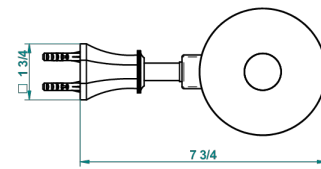

ART DECO WITH LEVER HANDLES

A55-4720C

Metal toilet brush holder with brush with cover wall mounted

13338

02/11/2015

CHARACTERISTIC

- Art Déco with lever handles
- Metal toilet brush holder with brush with cover wall mounted

AVAILABLE FINITIONS

Black nickel - D24

Blush PVD - H62

Brass color PVD - H49

Brown bronze color PVD - F33

Chrome polished - A02

Chrome polished / gold polished - G02

Copper antique matt, coated - H07

Gold color PVD - H52

Gold mat - F07

Gold polished - F01

Gold satiny - F03

Graphite PVD - H64

Light coated bronze - D01

Matt Umber PVD - H67

Matt blush PVD - H60

Matt brass color PVD - H50

Matt brown bronze color PVD - F34

Matt chrome (American satin) - C02

Matt gold color PVD - H53

Matt graphite PVD - H65

Matt nickel (American satin) - C01

Matt nickel color PVD - H56

Nickel antique / Sovereign - H28

Nickel color PVD - H55

Nickel polished - B01

Rose Gold - F27

Satin chrome - C03

Silver polished, antique - H03

Silver rhodium - F18

Soft gold - F30