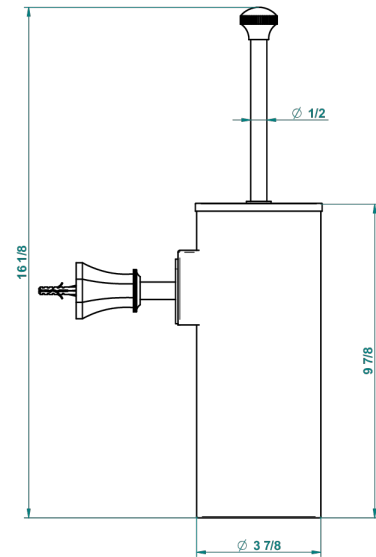

ART DECO WITH LEVER HANDLES

A55-4720C

Metal toilet brush holder with brush with cover wall mounted

13338

02/11/2015

CHARACTERISTIC

- Art Déco with lever handles
- Metal toilet brush holder with brush with cover wall mounted

AVAILABLE FINITIONS

Black nickel - D24

Blush PVD - H62

Brass color PVD - H49

Brown bronze color PVD - F33

Chrome polished - A02

Chrome polished / gold polished - G02

Copper antique matt, coated - H07

Gold color PVD - H52

Gold mat - F07

Gold polished - F01

Gold satiny - F03

Graphite PVD - H64

Light coated bronze - D01

Matt Umber PVD - H67

Matt blush PVD - H60

Matt brass color PVD - H50

Matt brown bronze color PVD - F34

Matt chrome (American satin) - C02

Matt gold color PVD - H53

Matt graphite PVD - H65

Matt nickel (American satin) - C01

Matt nickel color PVD - H56

Nickel antique / Sovereign - H28

Nickel color PVD - H55

Nickel polished - B01

Rose Gold - F27

Satin chrome - C03

Silver polished, antique - H03

Silver rhodium - F18

Soft gold - F30