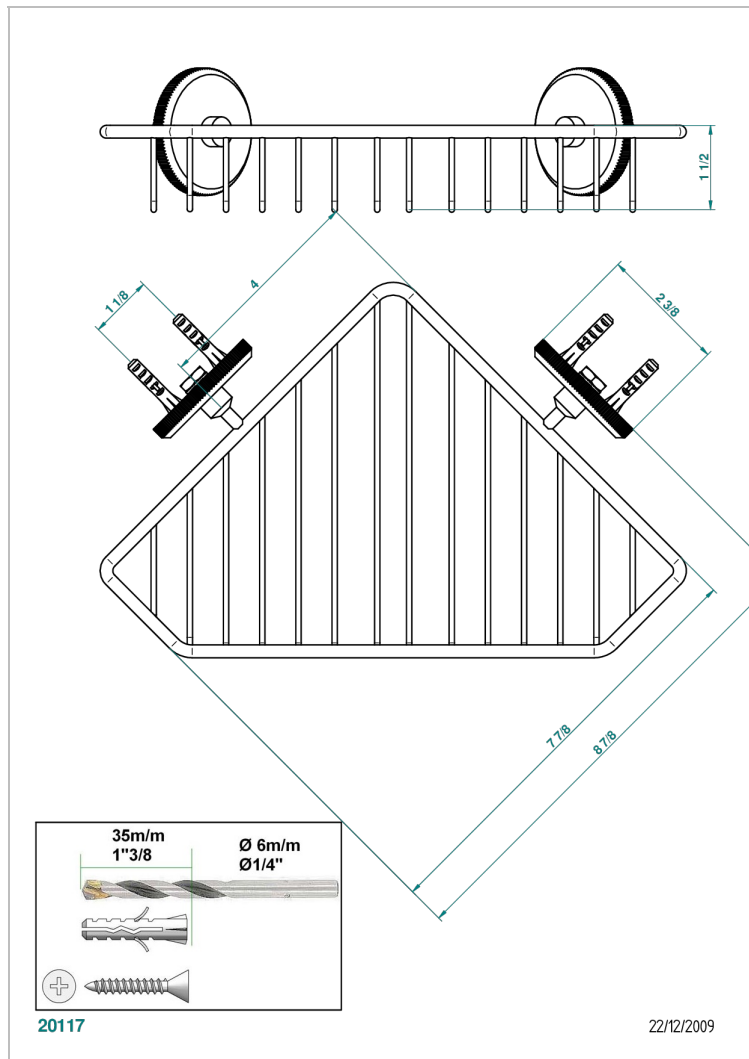

ART DECO WITH LEVER HANDLES

A55-3623

Large corner soap basket, wall mounted

CHARACTERISTIC

- Art Déco with lever handles
- Large corner soap basket, wall mounted

AVAILABLE FINITIONS

Black nickel - D24
Blush PVD - H62
Brass color PVD - H49
Brown bronze color PVD - F33
Chrome polished - A02
Chrome polished / gold polished - G02