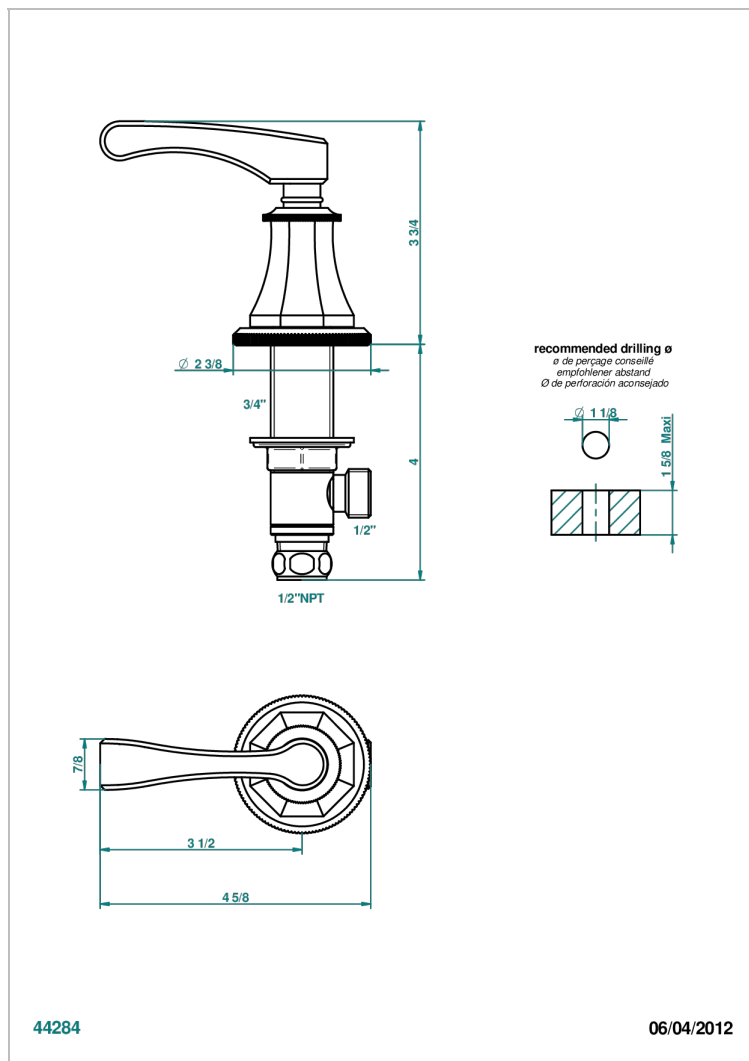

ART DECO WITH LEVER HANDLES

A55-35/HUS

1/2" deck valve with trim for lavatory - Hot

CHARACTERISTIC

- Art Déco with lever handles
- 1/2" deck valve with trim for lavatory - Hot

AVAILABLE FINITIONS

Black nickel - D24