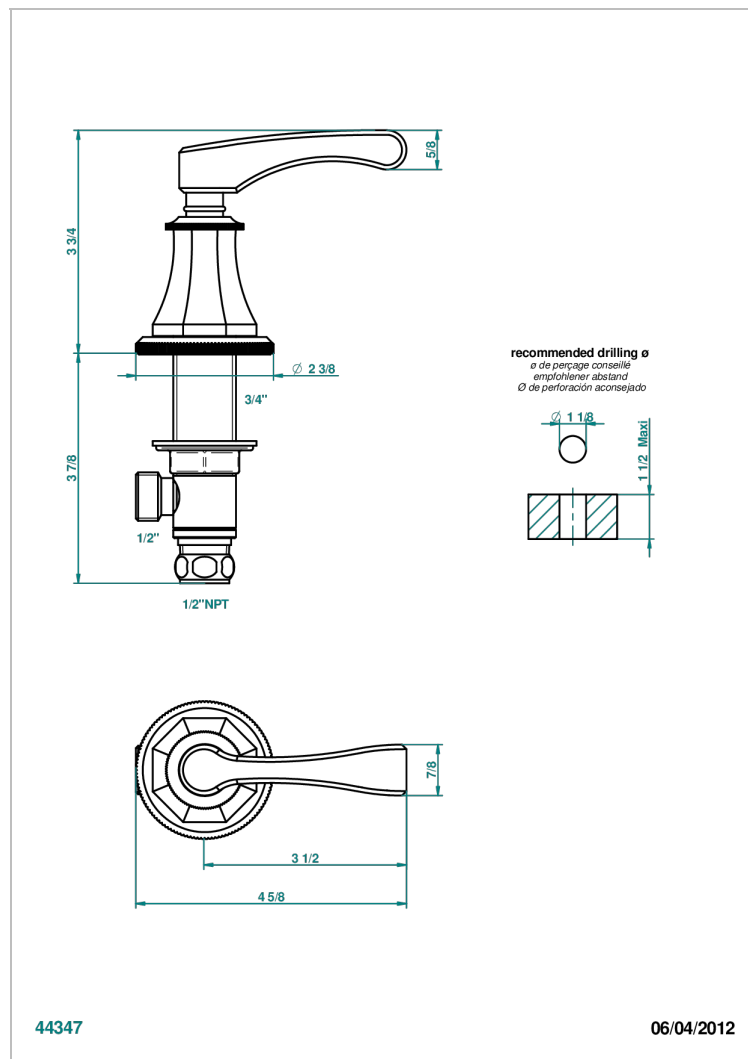

ART DECO WITH LEVER HANDLES

A55-35/CUS

1/2" deck valve with trim for lavatory - Cold

CHARACTERISTIC

- Art Déco with lever handles
- 1/2" deck valve with trim for lavatory - Cold

AVAILABLE FINITIONS

Black nickel - D24