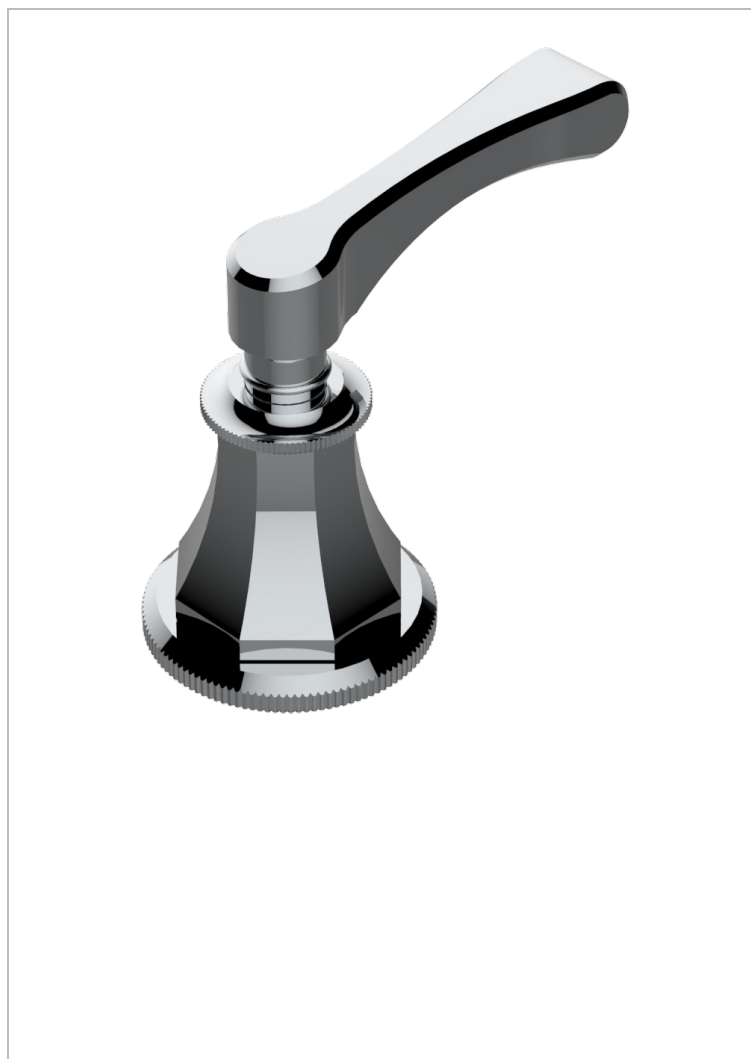

ART DECO WITH LEVER HANDLES

A55-35/CUS

1/2" deck valve with trim for lavatory - Cold

CHARACTERISTIC

- Art Déco with lever handles
- 1/2" deck valve with trim for lavatory - Cold

AVAILABLE FINITIONS

Black nickel - D24

Blush PVD - H62

Brass color PVD - H49

Brown bronze color PVD - F33

Chrome polished - A02

Chrome polished / gold polished - G02

Copper antique matt, coated - H07

Gold color PVD - H52

Gold mat - F07