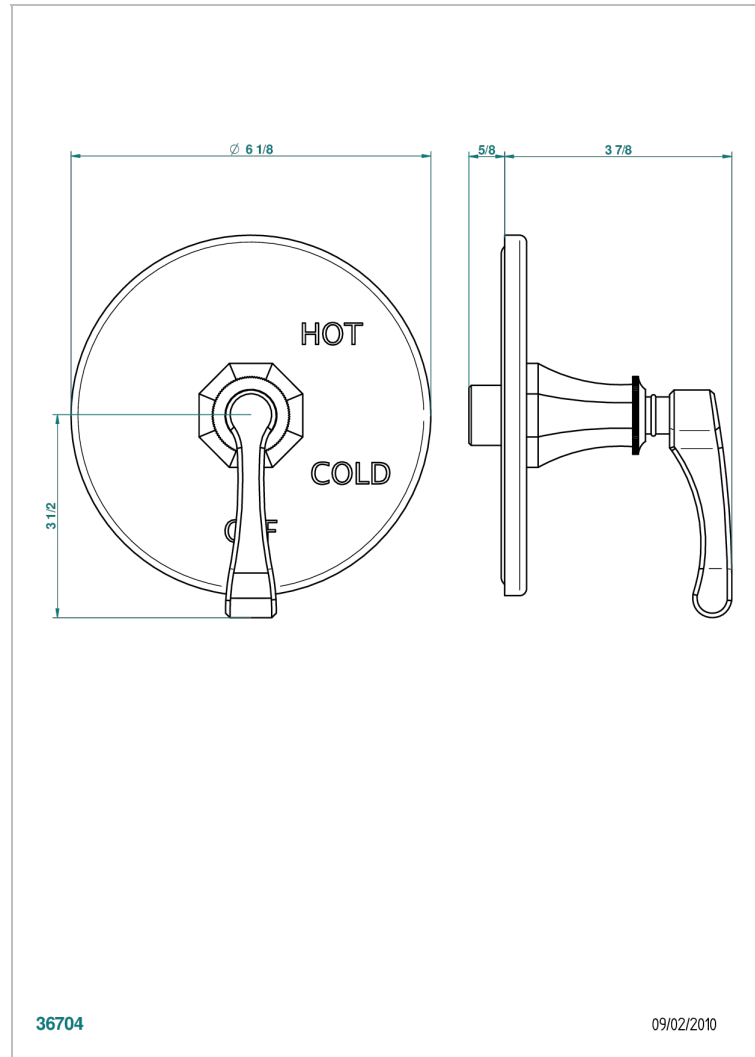

ART DECO WITH LEVER HANDLES

A55-320B

Trim for pressure balance valve

36704

09/02/2010

CHARACTERISTIC

- Art Déco with lever handles
- Trim for pressure balance valve

RELATED SKU'S

- Ref. G00-320A 1/2 " Pressure balance valve

AVAILABLE FINITIONS

Black nickel - D24

Blush PVD - H62

Brass color PVD - H49

Brown bronze color PVD - F33

Chrome polished - A02

Chrome polished / gold polished -