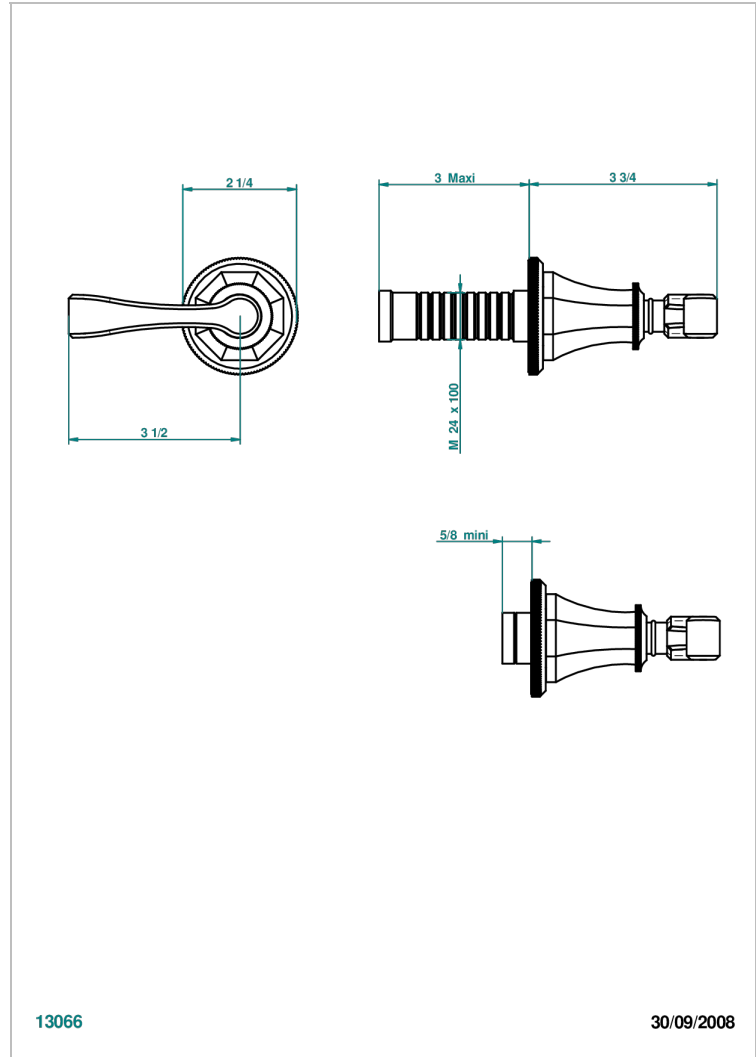

ART DECO WITH LEVER HANDLES

A55-30B

Wall volume control 30 & 32 trim

13066

30/09/2008

CHARACTERISTIC

- Art Déco with lever handles
- Wall volume control 30 & 32 trim

RELATED SKU'S

- Ref. G00-32CUSA 3/4" Volume control wall valve with ceramic cartridge
- Ref. G00-32HUSA 3/4" Volume control wall valve with ceramic cartridge counterclockwise
- Ref. G00-30CUSA 1/2" volume control wall valve with ceramic cartridge
- Ref. G00-30HUSA 1/2" Volume control wall valve with ceramic cartridge counterclockwise