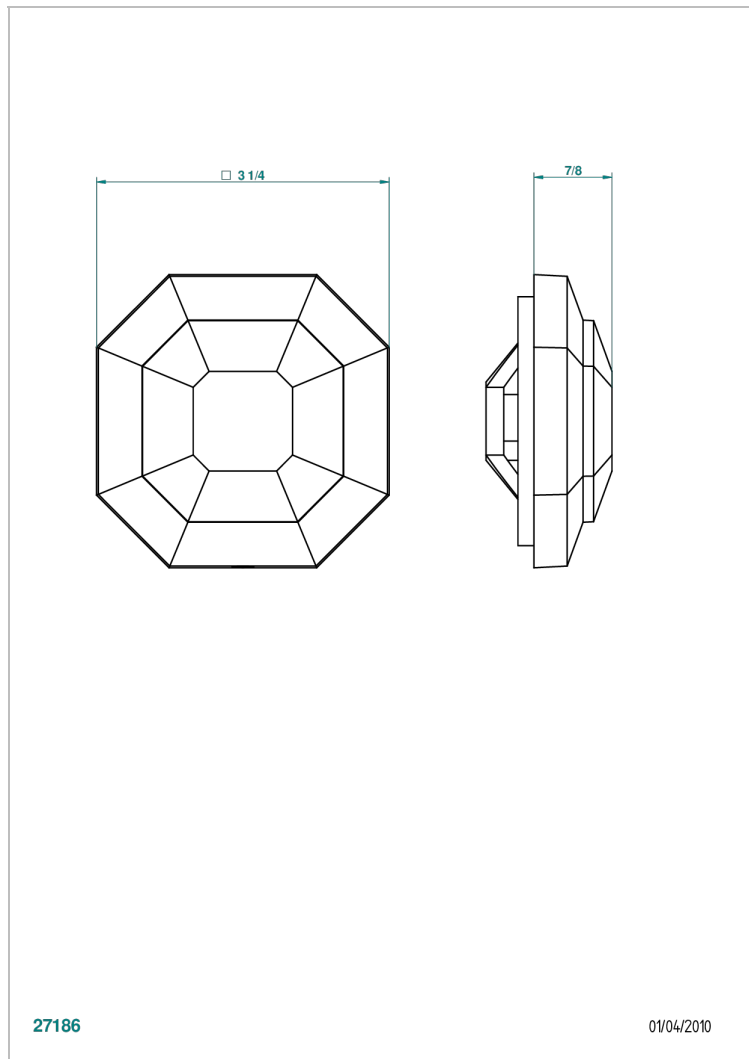

ART DECO WITH LEVER HANDLES

A55-301GEBUS

Control knob for Geberit waste overflow

CHARACTERISTIC

- Art Déco with lever handles
- Control knob for Geberit waste overflow

AVAILABLE FINITIONS

Black nickel - D24
Blush PVD - H62
Brass color PVD - H49
Brown bronze color PVD - F33
Chrome polished - A02
Chrome polished / gold polished - G02