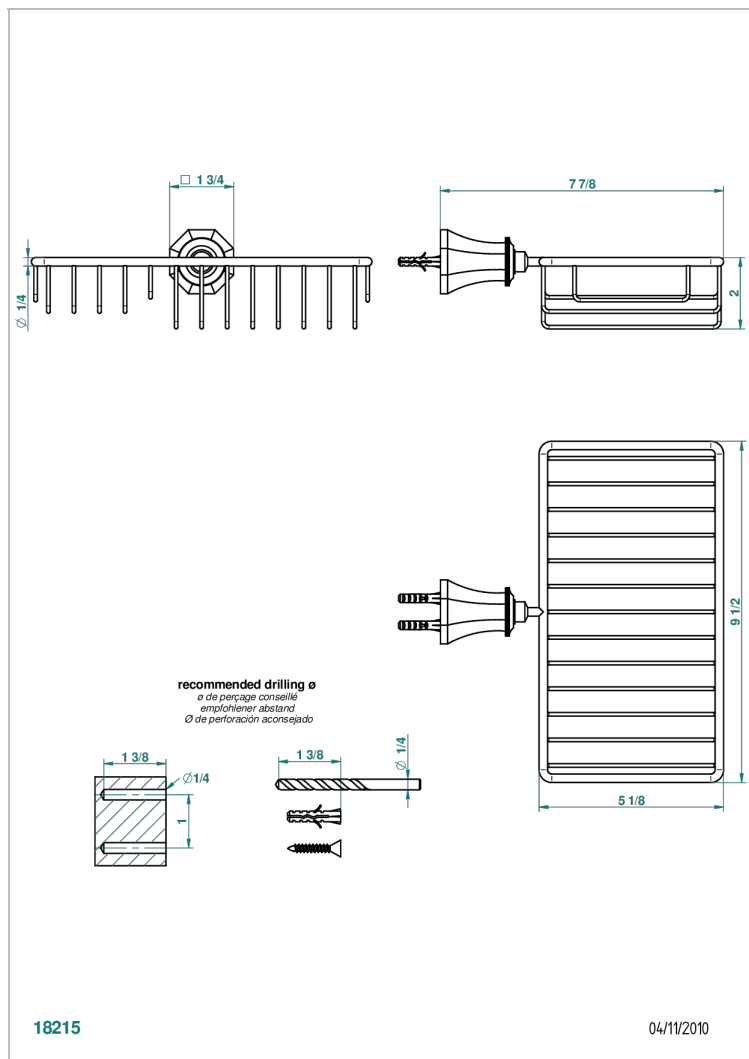

ART DECO WITH LEVER HANDLES

A55-2620

Soap and sponge holder, wall mounted

CHARACTERISTIC

- Art Déco with lever handles
- Soap and sponge holder, wall mounted

AVAILABLE FINITIONS

Black nickel - D24

Blush PVD - H62