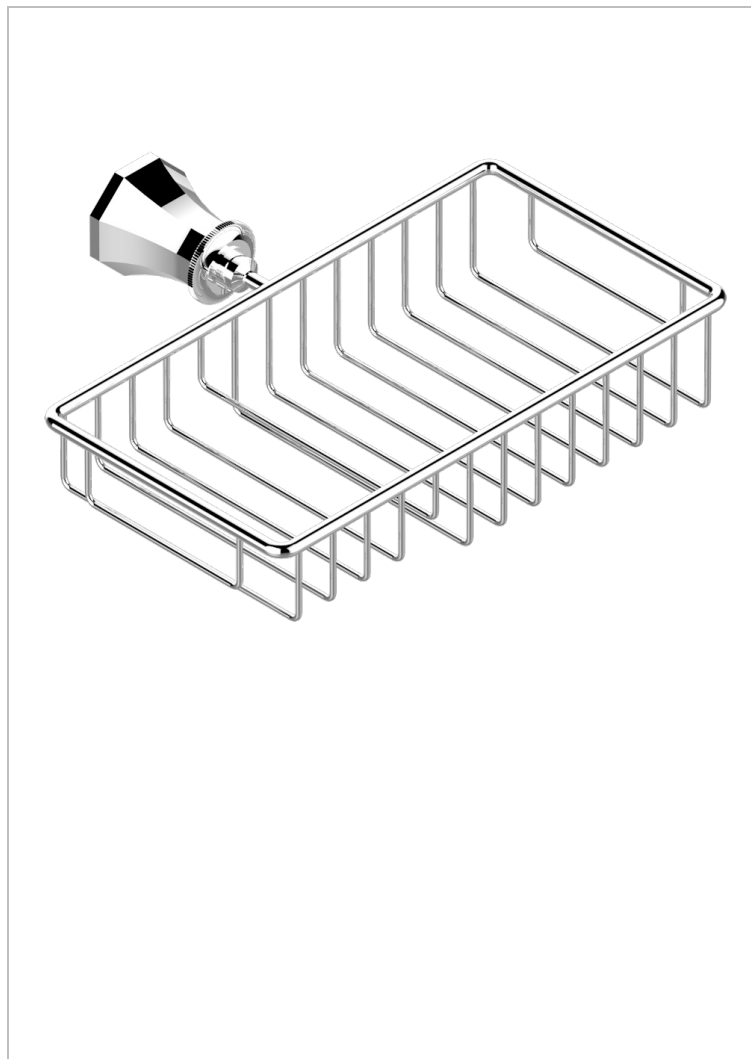

ART DECO WITH LEVER HANDLES

A55-2620

Soap and sponge holder, wall mounted

CHARACTERISTIC

- Art Déco with lever handles
- Soap and sponge holder, wall mounted

AVAILABLE FINITIONS

Black nickel - D24

Blush PVD - H62