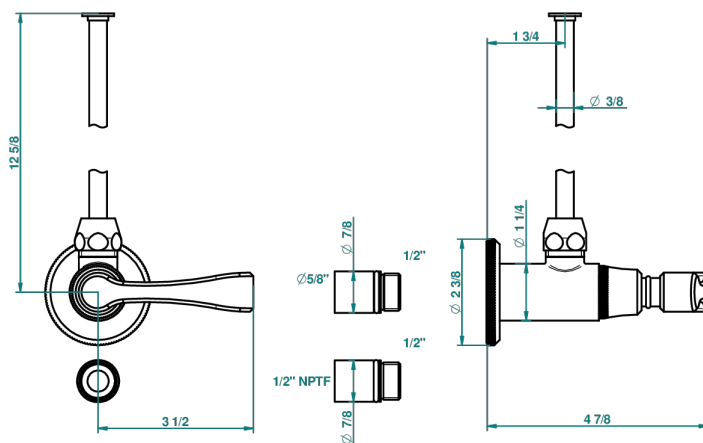

# ART DECO WITH LEVER HANDLES

A55-181/SWC

Angle supply valve with 3/8" adaptor set for toilet

THG<sup>®</sup>  
PARIS

19415

08/10/2008

## CHARACTERISTIC

- Art Déco with lever handles
- Angle supply valve with 3/8" adaptor set for toilet