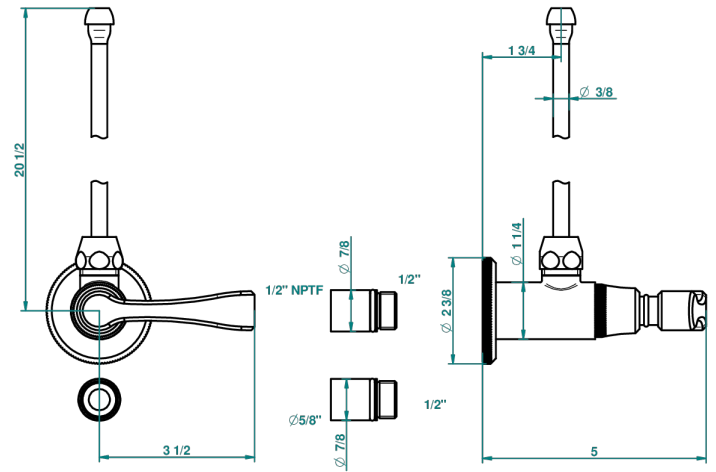

ART DECO WITH LEVER HANDLES

A55-181/SLA

Angle supply valve with 3/8" adaptor set

19414

09/07/2008

CHARACTERISTIC

- Art Déco with lever handles
- Angle supply valve with 3/8" adaptor set

AVAILABLE FINITIONS