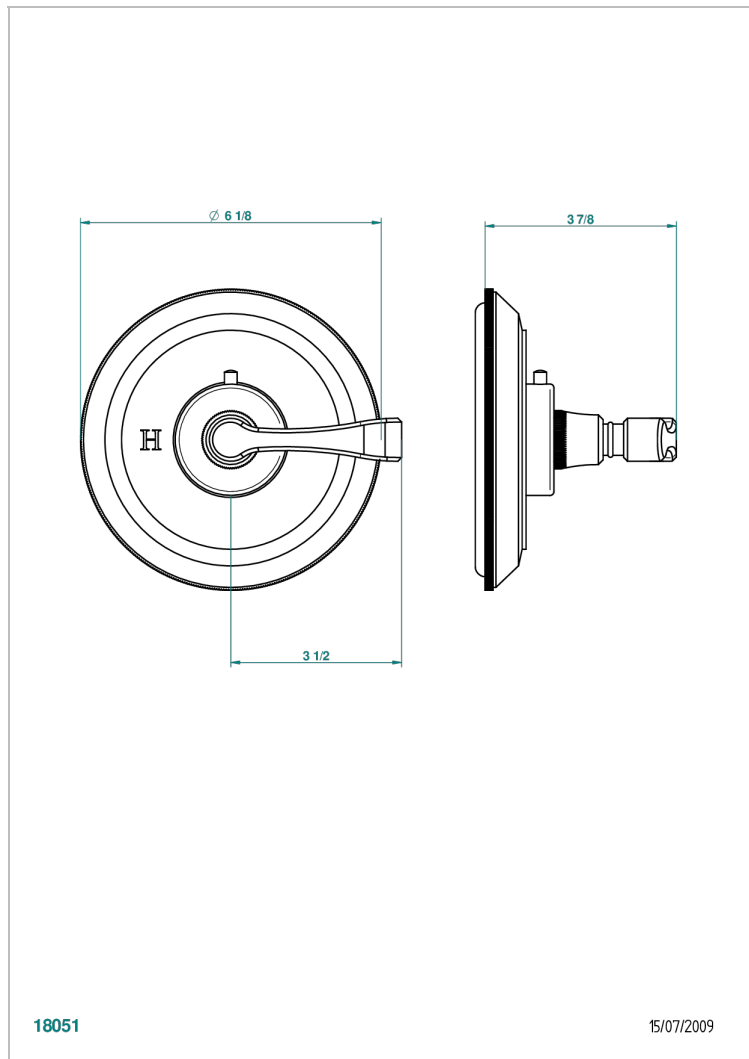

ART DECO WITH LEVER HANDLES

A55-15EN16EM

Trim plate and handle for eurotherm valve 8200/us & 8300/us

THG[®]
PARIS

CHARACTERISTIC

- Art Déco with lever handles
- Trim plate and handle for eurotherm valve 8200/us & 8300/us