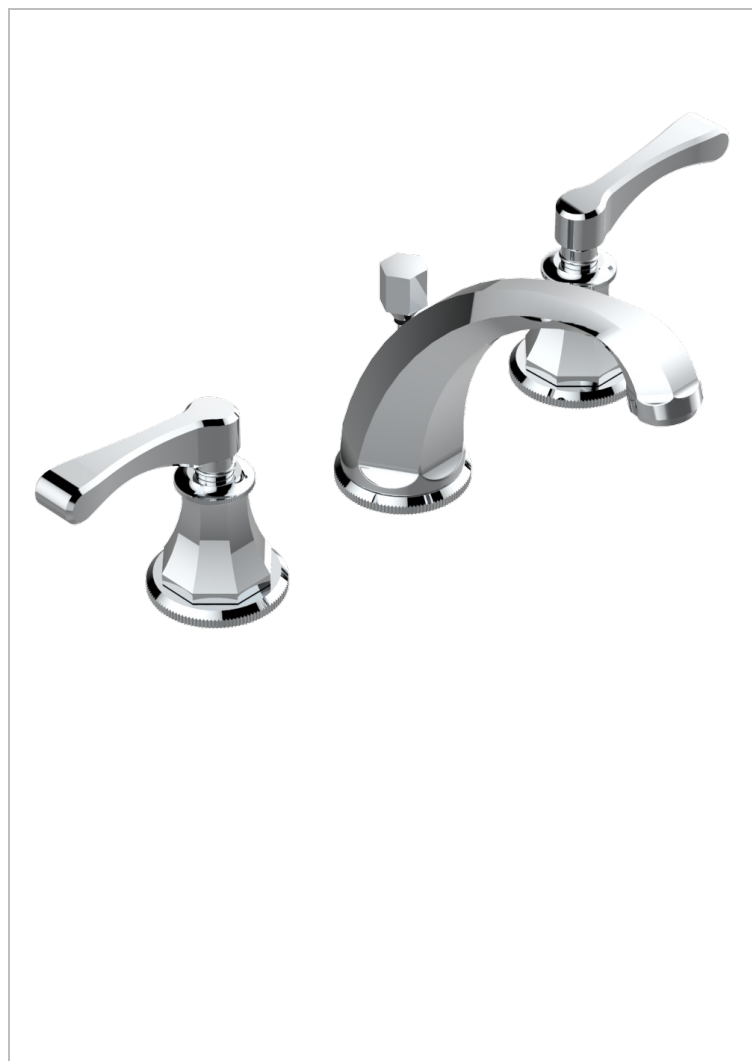

ART DECO WITH LEVER HANDLES

A55-152/US

Widespread lavatory set, high spout, with drain

CHARACTERISTIC

- Art Déco with lever handles
- Widespread lavatory set, high spout, with drain

TECHNICAL SPECS

- Recommandé : 3 bars (max. 5 bars) - Advised : 43,5 psi (max. 72 psi)
- 5,7 l/min à 3 bars (1.5 gpm at 43.5 psi)
- 1.2 gpm on demand in accordance with California's rules

AVAILABLE FINITIONS

Black nickel - D24
Blush PVD - H62
Brass color PVD - H49
Brown bronze color PVD - F33
Chrome polished - A02
Chrome polished / gold polished - G02

Copper antique matt, coated - H07
Gold color PVD - H52
Gold mat - F07
Gold polished - F01
Gold satiney - F03
Graphite PVD - H64

Light coated bronze - D01
Matt Umber PVD - H67
Matt blush PVD - H60
Matt brass color PVD - H50
Matt brown bronze color PVD - F34
Matt chrome (American satin) - C02

Matt gold color PVD - H53
Matt graphite PVD - H65
Matt nickel (American satin) - C01
Matt nickel color PVD - H56
Nickel antique / Sovereign - H28
Nickel color PVD - H55

Nickel polished - B01
Rose Gold - F27
Satin chrome - C03
Silver polished, antique - H03
Silver rhodium - F18
Soft gold - F30