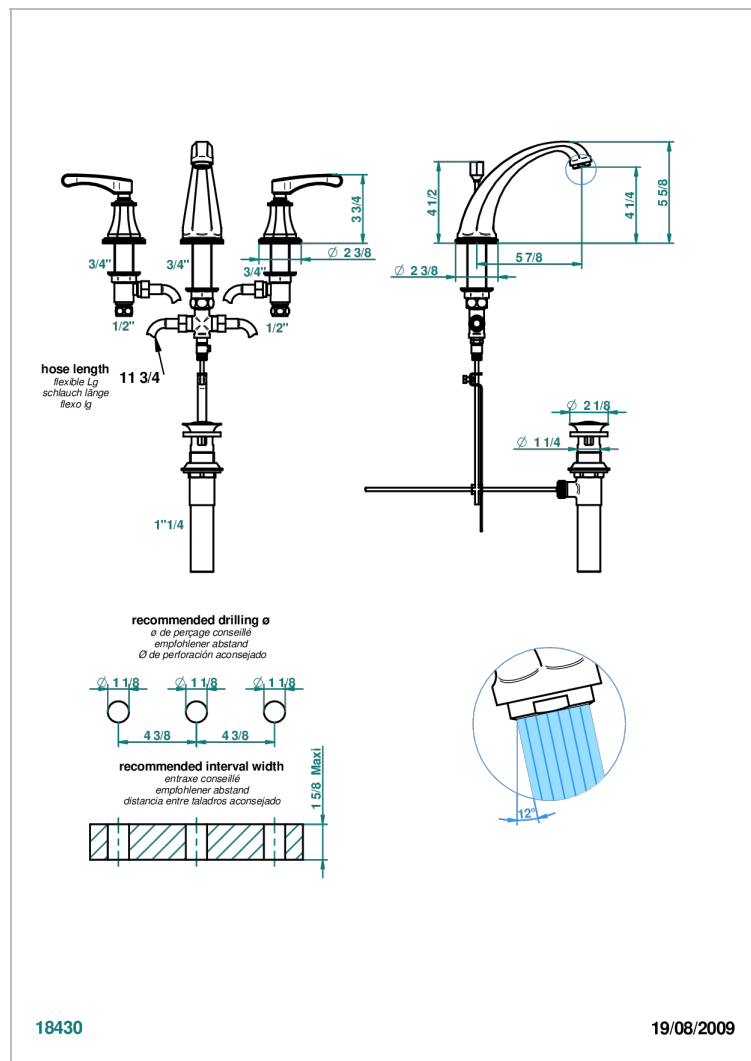

ART DECO WITH LEVER HANDLES

A55-152/US

Widespread lavatory set, high spout, with drain

CHARACTERISTIC

- Art Déco with lever handles
- Widespread lavatory set, high spout, with drain

TECHNICAL SPECS

- Recommandé : 3 bars (max. 5 bars) - Advised : 43,5 psi (max. 72 psi)
- 5,7 l/min à 3 bars (1.5 gpm at 43.5 psi)
- 1.2 gpm on demand in accordance with California's rules

AVAILABLE FINITIONS

Black nickel - D24
Blush PVD - H62
Brass color PVD - H49
Brown bronze color PVD - F33
Chrome polished - A02
Chrome polished / gold polished - G02

Copper antique matt, coated - H07
Gold color PVD - H52
Gold mat - F07
Gold polished - F01
Gold satiney - F03
Graphite PVD - H64