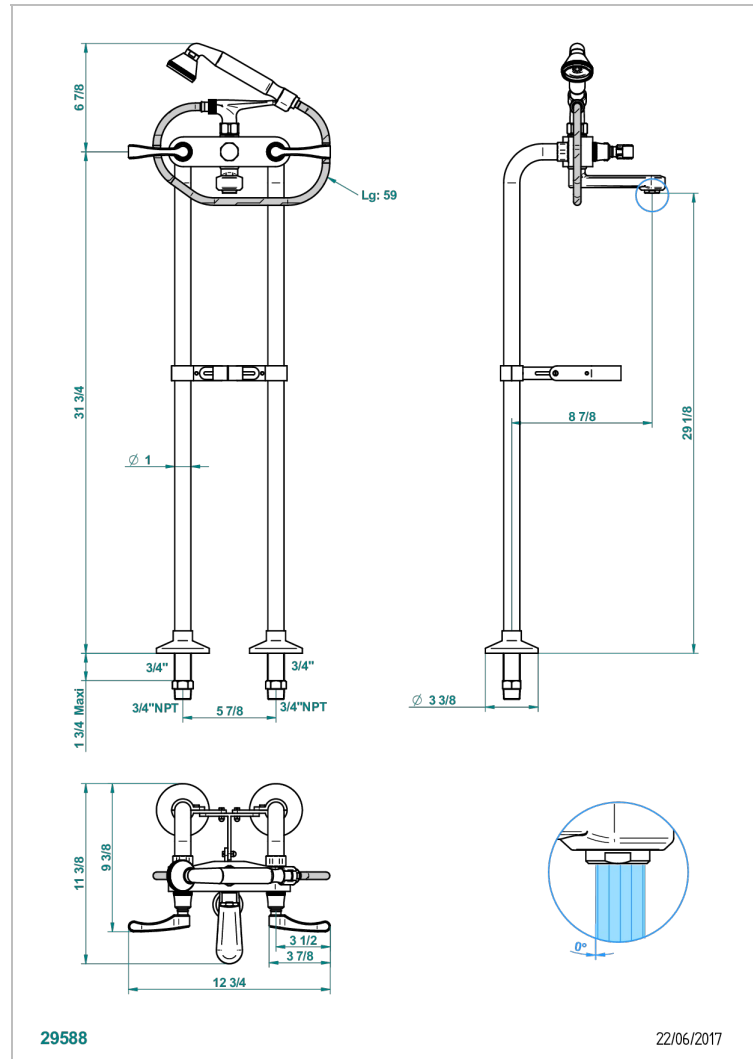

ART DECO WITH LEVER HANDLES

A55-13800/US

Exposed tub filler w/33" risers, handshower shower, overflow "t" connector

CHARACTERISTIC

- Art Déco with lever handles
- Exposed tub filler w/33" risers, handshower shower, overflow "t" connector

TECHNICAL SPECS

- Recommandé : 3 bars (max. 5 bars) - Advised : 43,5 psi (max. 72 psi)
- Bec : 35 l/min à 3 bars - Douchette : 9,5 l/min à 3 bars
- Spout : 9.26 gpm at 43.5 psi - Handshower : 2.5 gpm at 43.5 psi