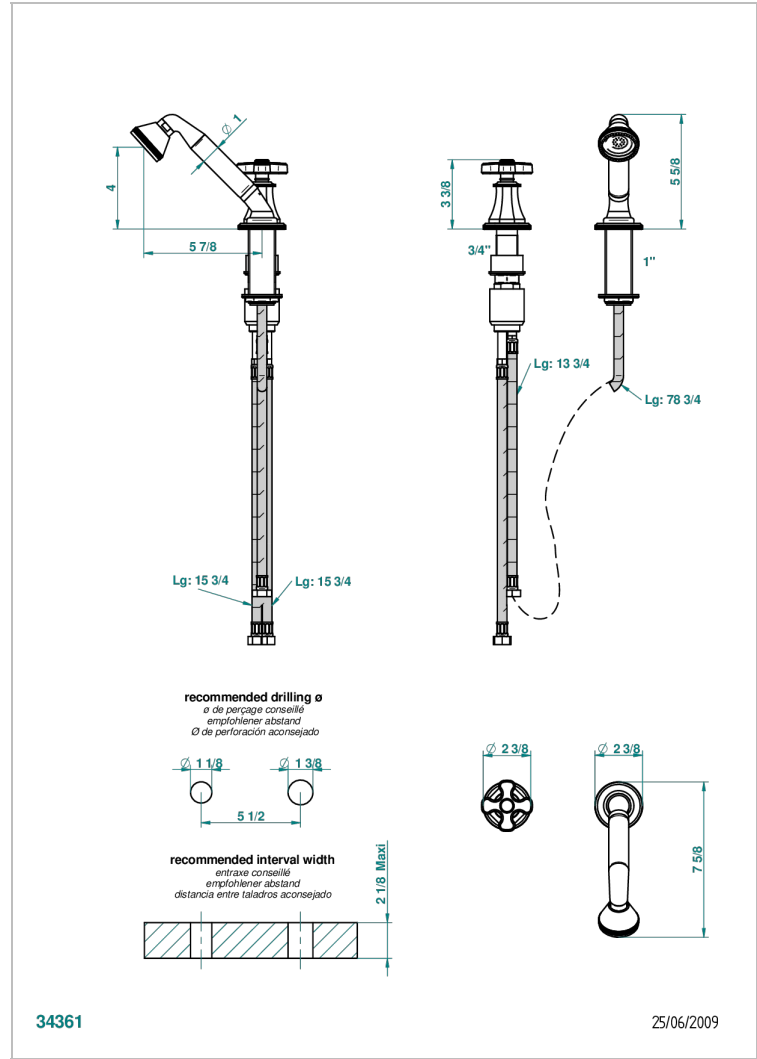

# ART DECO

A54-6532/60A

Deck mounted mixer with handshower, progressive cartridge

## CHARACTERISTIC

- Art Déco
- Deck mounted mixer with handshower, progressive cartridge