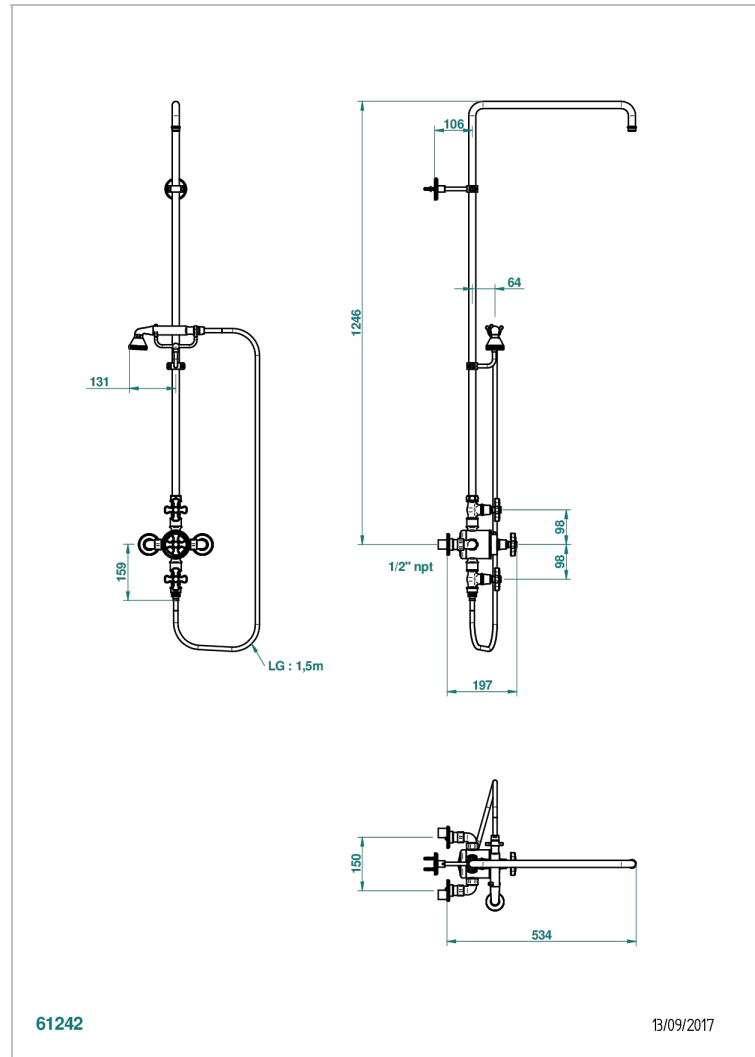

Exposed thermostatic shower mixer 2 volume controls, column and handshower on cradle - 6" centres (no showerhead)

61242

13/09/2017

CHARACTERISTIC

- Art Déco
- Exposed thermostatic shower mixer 2 volume controls, column and handshower on cradle - 6" centres (no showerhead)

AVAILABLE FINITIONS

Black nickel - D24
Blush PVD - H62
Brass color PVD - H49
Brown bronze color PVD - F33
Chrome polished - A02
Chrome polished / gold polished - G02

Copper antique matt, coated - H07
Gold color PVD - H52
Gold mat - F07
Gold polished - F01
Gold satiney - F03
Graphite PVD - H64