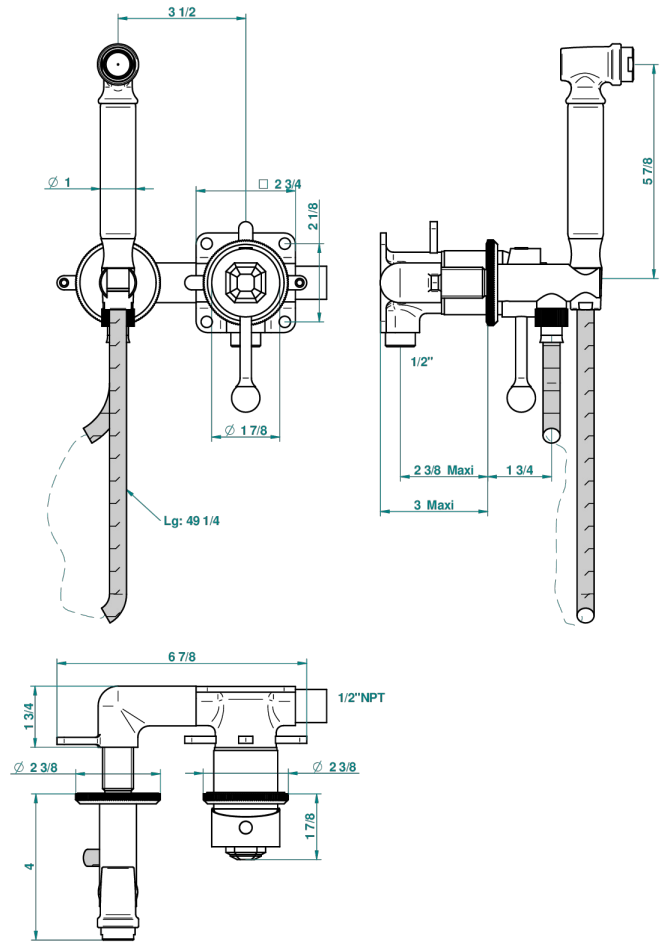

# ART DECO

A54-5840/MUS

Handheld spray bidet with mixing valve, hose, elbow/hook

52437

10/03/2014

## CHARACTERISTIC

- Art Déco
- Handheld spray bidet with mixing valve, hose, elbow/hook