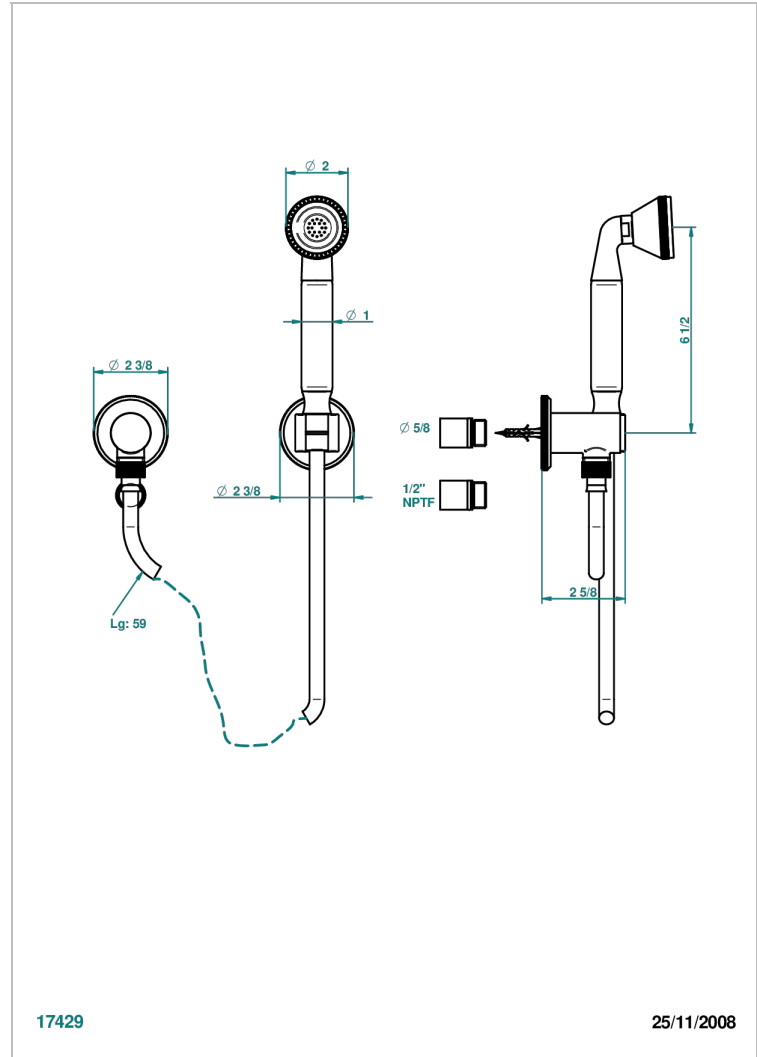

ART DECO

A54-52/US

Wall mounted handshower with separate fixed hook

THG[®]
PARIS

17429

25/11/2008

CHARACTERISTIC

- Art Déco
- Wall mounted handshower with separate fixed hook

TECHNICAL SPECS

- Recommandé : 3 bars (max. 5 bars) - Advised : 43,5 psi (max. 72 psi)
- 9,5 l/min à 3 bars (2.5 gpm at 43.5 psi)

AVAILABLE FINITIONS

Black nickel - D24
Blush PVD - H62
Brass color PVD - H49
Brown bronze color PVD - F33
Chrome polished - A02
Chrome polished / gold polished - G02

Copper antique matt, coated - H07
Gold color PVD - H52
Gold mat - F07
Gold polished - F01
Gold satiney - F03
Graphite PVD - H64

Light coated bronze - D01
Matt Umber PVD - H67
Matt blush PVD - H60
Matt brass color PVD - H50
Matt brown bronze color PVD - F34
Matt chrome (American satin) - C02

Matt gold color PVD - H53
Matt graphite PVD - H65
Matt nickel (American satin) - C01
Matt nickel color PVD - H56
Nickel antique / Sovereign - H28
Nickel color PVD - H55

Nickel polished - B01
Rose Gold - F27
Satin chrome - C03
Silver polished, antique - H03
Silver rhodium - F18
Soft gold - F30