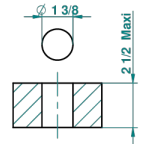

ART DECO

A54-504VGUS

2-function deck diverter with trim

20352

15/05/2013

CHARACTERISTIC

- Art Déco
- 2-function deck diverter with trim

AVAILABLE FINITIONS

Black nickel - D24

Blush PVD - H62

Brass color PVD - H49

Brown bronze color PVD - F33

Chrome polished - A02

Chrome polished / gold polished - G02

Copper antique matt, coated - H07

Gold color PVD - H52

Gold mat - F07

Gold polished - F01

Gold satiney - F03

Graphite PVD - H64

Light coated bronze - D01

Matt Umber PVD - H67

Matt blush PVD - H60

Matt brass color PVD - H50

Matt brown bronze color PVD - F34

Matt chrome (American satin) - C02

Matt gold color PVD - H53

Matt graphite PVD - H65

Matt nickel (American satin) - C01

Matt nickel color PVD - H56

Nickel antique / Sovereign - H28

Nickel color PVD - H55

Nickel polished - B01

Rose Gold - F27

Satin chrome - C03

Silver polished, antique - H03

Silver rhodium - F18

Soft gold - F30