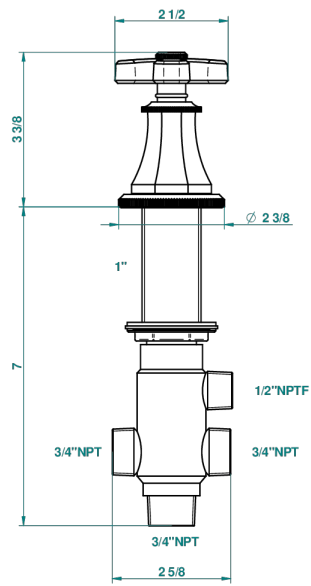

ART DECO

A54-504VGUS

2-function deck diverter with trim

20352

15/05/2013

CHARACTERISTIC

- Art Déco
- 2-function deck diverter with trim

AVAILABLE FINITIONS

Black nickel - D24

Blush PVD - H62

Brass color PVD - H49

Brown bronze color PVD - F33

Chrome polished - A02

Chrome polished / gold polished - G02

Copper antique matt, coated - H07

Gold color PVD - H52

Gold mat - F07

Gold polished - F01

Gold satiney - F03

Graphite PVD - H64

Light coated bronze - D01

Matt Umber PVD - H67

Matt blush PVD - H60

Matt brass color PVD - H50

Matt brown bronze color PVD - F34

Matt chrome (American satin) - C02

Matt gold color PVD - H53

Matt graphite PVD - H65

Matt nickel (American satin) - C01

Matt nickel color PVD - H56

Nickel antique / Sovereign - H28

Nickel color PVD - H55

Nickel polished - B01

Rose Gold - F27

Satin chrome - C03

Silver polished, antique - H03

Silver rhodium - F18

Soft gold - F30