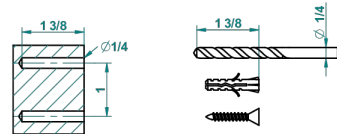

24050

13/01/2016

CHARACTERISTIC

- Art Déco
- Wall mounted toilet brush holder

AVAILABLE FINITIONS

Black nickel - D24
Blush PVD - H62
Brass color PVD - H49
Brown bronze color PVD - F33
Chrome polished - A02
Chrome polished / gold polished - G02

Copper antique matt, coated - H07
Gold color PVD - H52
Gold mat - F07
Gold polished - F01
Gold satiney - F03
Graphite PVD - H64

Light coated bronze - D01
Matt Umber PVD - H67
Matt blush PVD - H60
Matt brass color PVD - H50
Matt brown bronze color PVD - F34
Matt chrome (American satin) - C02

Matt gold color PVD - H53
Matt graphite PVD - H65
Matt nickel (American satin) - C01
Matt nickel color PVD - H56
Nickel antique / Sovereign - H28
Nickel color PVD - H55

Nickel polished - B01
Rose Gold - F27
Satin chrome - C03
Silver polished, antique - H03
Silver rhodium - F18
Soft gold - F30