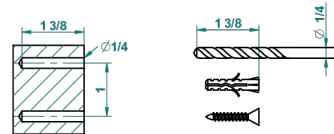

13338

02/11/2015

CHARACTERISTIC

- Art Déco
- Metal toilet brush holder with brush with cover wall mounted

AVAILABLE FINITIONS

Black nickel - D24
Blush PVD - H62
Brass color PVD - H49
Brown bronze color PVD - F33
Chrome polished - A02
Chrome polished / gold polished - G02

Copper antique matt, coated - H07
Gold color PVD - H52
Gold mat - F07
Gold polished - F01
Gold satiney - F03
Graphite PVD - H64

Light coated bronze - D01
Matt Umber PVD - H67
Matt blush PVD - H60
Matt brass color PVD - H50
Matt brown bronze color PVD - F34
Matt chrome (American satin) - C02

Matt gold color PVD - H53
Matt graphite PVD - H65
Matt nickel (American satin) - C01
Matt nickel color PVD - H56
Nickel antique / Sovereign - H28
Nickel color PVD - H55

Nickel polished - B01
Rose Gold - F27
Satin chrome - C03
Silver polished, antique - H03
Silver rhodium - F18
Soft gold - F30