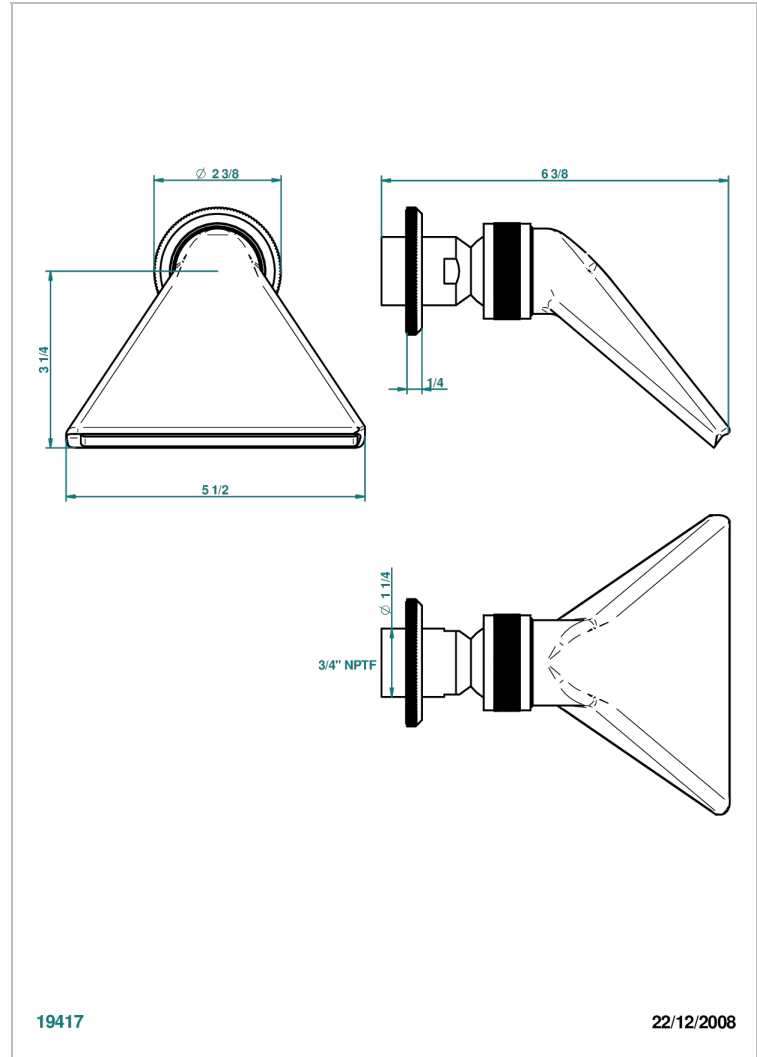

ART DECO

A54-3640/US

Shower head, cast deluge with 3/4" connection

THG[®]
PARIS

19417

22/12/2008

CHARACTERISTIC

- Art Déco
- Shower head, cast deluge with 3/4" connection