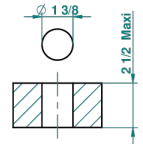

21016

14/05/2013

CHARACTERISTIC

- Broadway
- 2-function deck diverter with trim

AVAILABLE FINITIONS

Black nickel - D24
Blush PVD - H62
Brass color PVD - H49
Brown bronze color PVD - F33
Chrome polished - A02
Chrome polished / gold polished - G02

Copper antique matt, coated - H07
Gold color PVD - H52
Gold mat - F07
Gold polished - F01
Gold satiney - F03
Graphite PVD - H64

Light coated bronze - D01
Matt Umber PVD - H67
Matt blush PVD - H60
Matt brass color PVD - H50
Matt brown bronze color PVD - F34
Matt chrome (American satin) - C02

Matt gold color PVD - H53
Matt graphite PVD - H65
Matt nickel (American satin) - C01
Matt nickel color PVD - H56
Nickel antique / Sovereign - H28
Nickel color PVD - H55

Nickel polished - B01
Rose Gold - F27
Satin chrome - C03
Silver polished, antique - H03
Silver rhodium - F18
Soft gold - F30