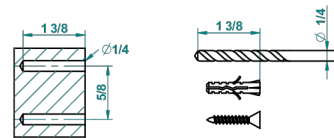

18166

21/07/2015

CHARACTERISTIC

- Broadway
- Metal toilet brush holder with brush with cover wall mounted

AVAILABLE FINITIONS

Black nickel - D24
Blush PVD - H62
Brass color PVD - H49
Brown bronze color PVD - F33
Chrome polished - A02
Chrome polished / gold polished - G02

Copper antique matt, coated - H07
Gold color PVD - H52
Gold mat - F07
Gold polished - F01
Gold satiny - F03
Graphite PVD - H64

Light coated bronze - D01
Matt Umber PVD - H67
Matt blush PVD - H60
Matt brass color PVD - H50
Matt brown bronze color PVD - F34
Matt chrome (American satin) - C02

Matt gold color PVD - H53
Matt graphite PVD - H65
Matt nickel (American satin) - C01
Matt nickel color PVD - H56
Nickel antique / Sovereign - H28
Nickel color PVD - H55

Nickel polished - B01
Rose Gold - F27
Satin chrome - C03
Silver polished, antique - H03
Silver rhodium - F18
Soft gold - F30