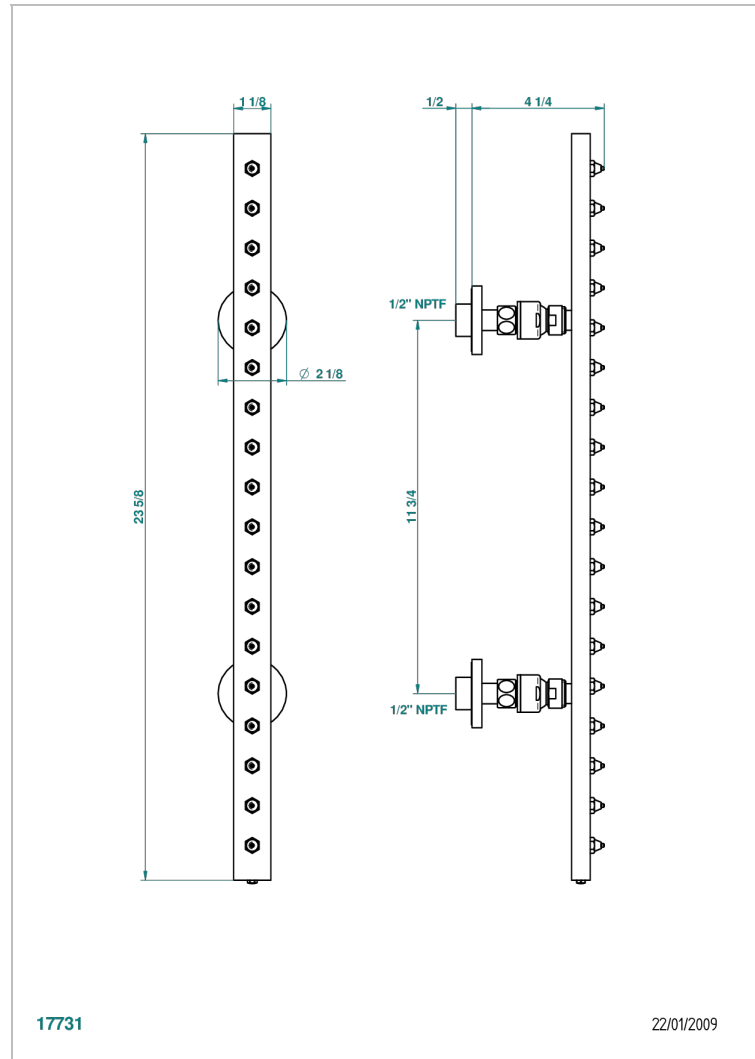

POMME GOLD LUSTER CRYSTAL

A46-900/US

Rain-bar, rectangular with 18 picots, 23 1/2" long - with easyclean system

17731

22/01/2009

CHARACTERISTIC

- Pomme gold luster crystal
- Rain-bar, rectangular with 18 picots, 23 1/2" long - with easyclean system

TECHNICAL SPECS

- Recommandé : 3 bars (max. 5 bars) - Advised : 43,5 psi (max. 72 psi)
- 8 l/min à 3 bars (2.12 gpm at 43.5 psi)

AVAILABLE FINITIONS

Black nickel - D24
Blush PVD - H62
Brass color PVD - H49
Brown bronze color PVD - F33
Chrome polished - A02
Chrome polished / gold polished - G02