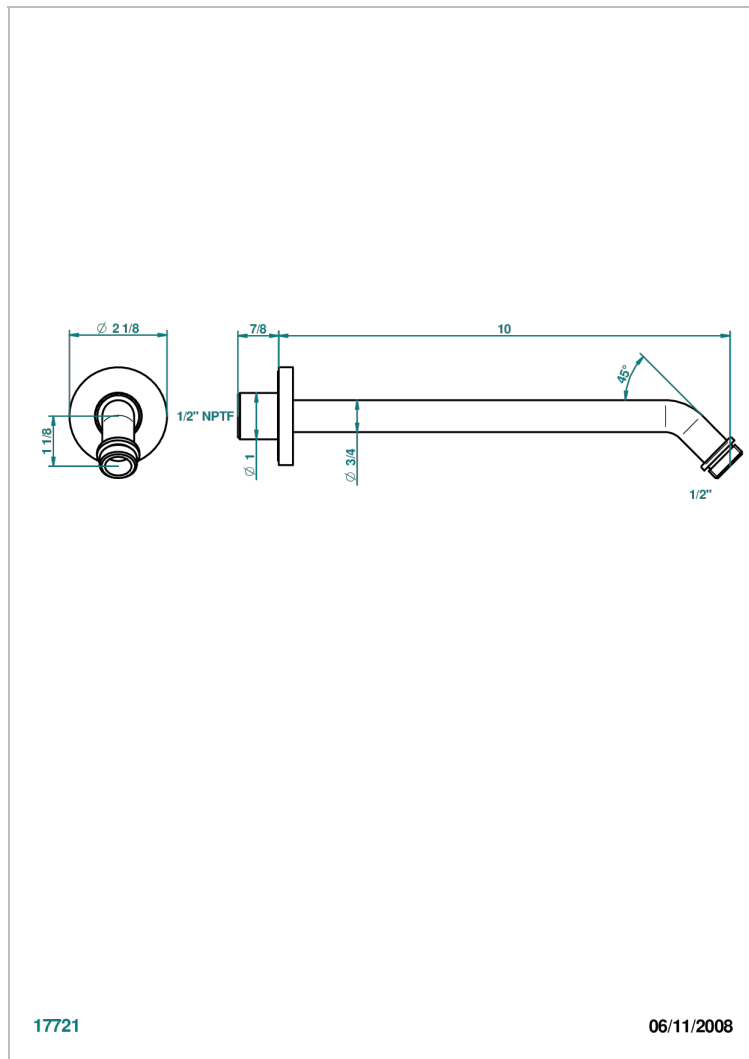

POMME GOLD LUSTER CRYSTAL

A46-84/US

Horizontal shower arm, 45°, lg: 10"

17721

06/11/2008

CHARACTERISTIC

- Pomme gold luster crystal
- Horizontal shower arm, 45°, lg: 10"

AVAILABLE FINITIONS