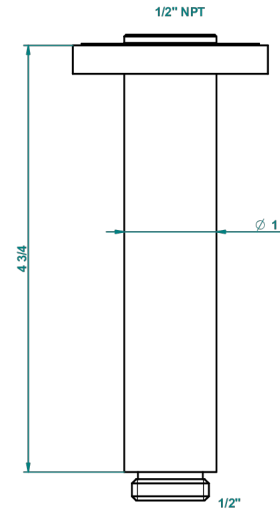

POMME GOLD LUSTER CRYSTAL

A46-82V/US

Vertical shower arm ceiling mounted 1/2" connection

THG[®]
PARIS

17725

21/09/2015

CHARACTERISTIC

- Pomme gold luster crystal
- Vertical shower arm ceiling mounted 1/2" connection