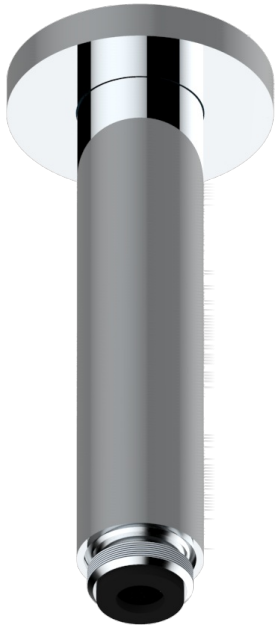

POMME GOLD LUSTER CRYSTAL

A46-82V/US

Vertical shower arm ceiling mounted 1/2" connection

THG[®]
PARIS

17725

21/09/2015

CHARACTERISTIC

- Pomme gold luster crystal
- Vertical shower arm ceiling mounted 1/2" connection

AVAILABLE FINITIONS

Black nickel - D24

Blush PVD - H62

Brass color PVD - H49

Brown bronze color PVD - F33

Chrome polished - A02

Chrome polished / gold polished - G02

Copper antique matt, coated - H07

Gold color PVD - H52

Gold mat - F07

Gold polished - F01

Gold satiney - F03

Graphite PVD - H64

Light coated bronze - D01

Matt Umber PVD - H67

Matt blush PVD - H60

Nickel antique / Sovereign - H28

Nickel color PVD - H55

Nickel polished - B01

Rose Gold - F27

Satin chrome - C03

Silver polished, antique - H03

Silver rhodium - F18

Soft gold - F30