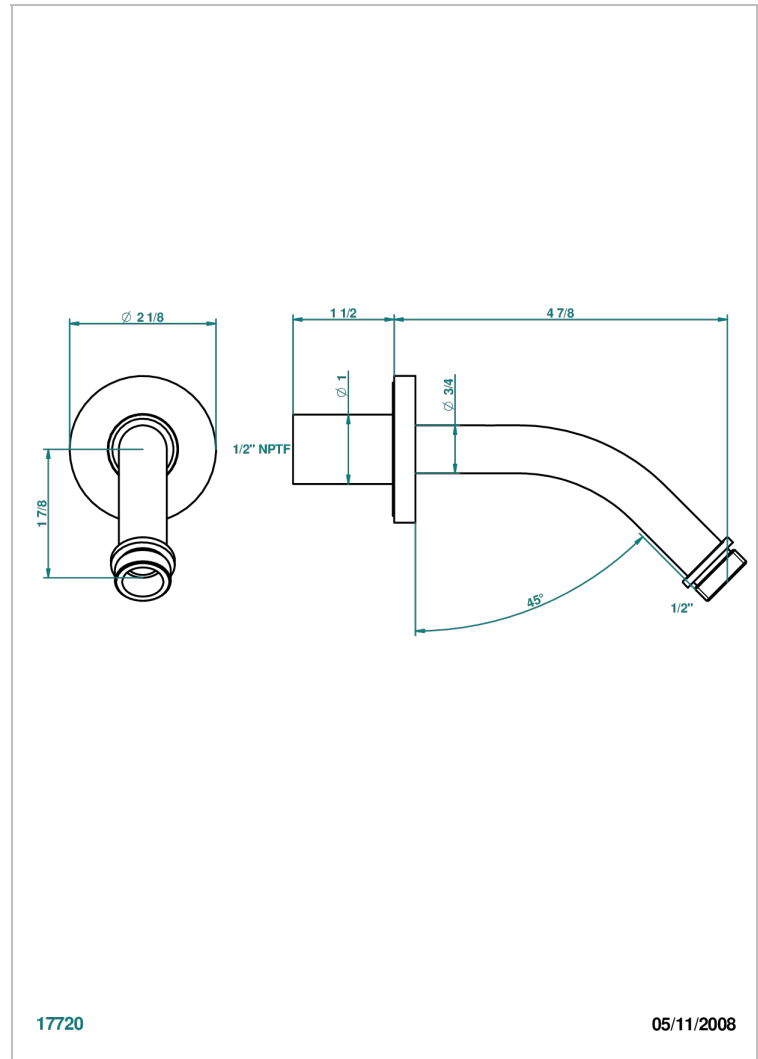

POMME GOLD LUSTER CRYSTAL

A46-82/US

Horizontal shower arm, 45°, lg: 4" 3/4

THG[®]
PARIS

CHARACTERISTIC

- Pomme gold luster crystal
- Horizontal shower arm, 45°, lg: 4" 3/4

AVAILABLE FINITIONS

Black nickel - D24
Blush PVD - H62
Brass color PVD - H49
Brown bronze color PVD - F33
Chrome polished - A02
Chrome polished / gold polished - G02