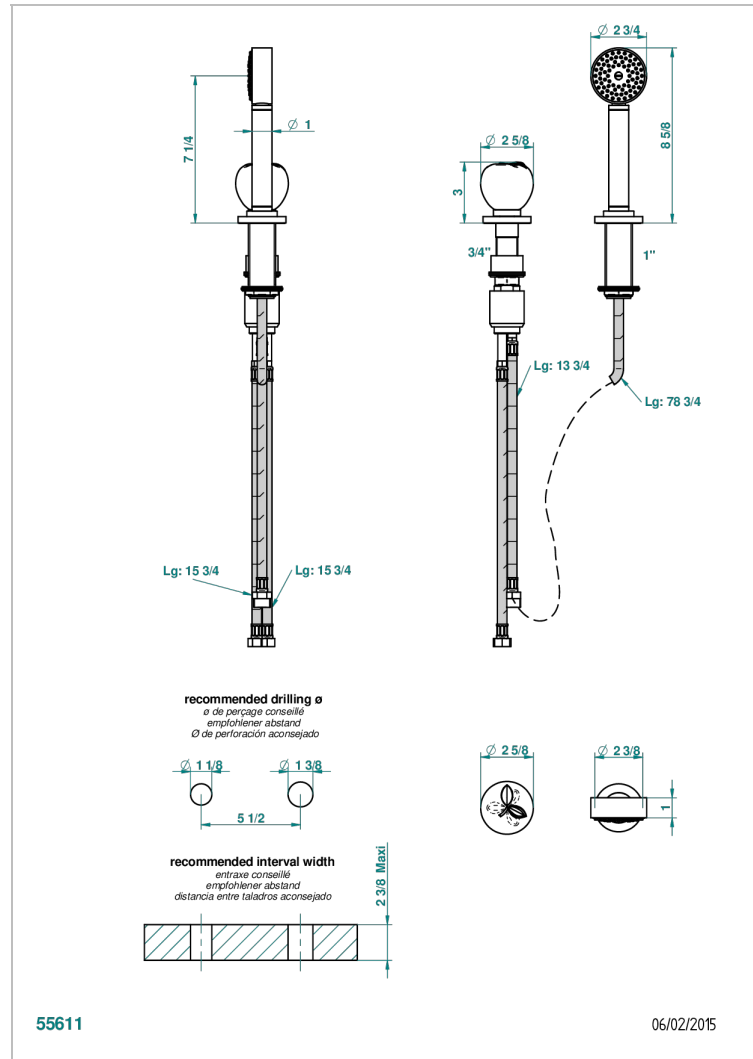

POMME GOLD LUSTER CRYSTAL

A46-6532/60A

Deck mounted mixer with handshower, progressive cartridge

THG[®]
PARIS

CHARACTERISTIC

- Pomme gold luster crystal
- Deck mounted mixer with handshower, progressive cartridge

TECHNICAL SPECS

- Recommandé : 3 bars (max. 5 bars) - Advised : 43,5 psi (max. 72 psi)
- 9,5 l/min à 3 bars (2.5 gpm at 43.5 psi)

AVAILABLE FINITIONS

Black nickel - D24

Blush PVD - H62

Brass color PVD - H49