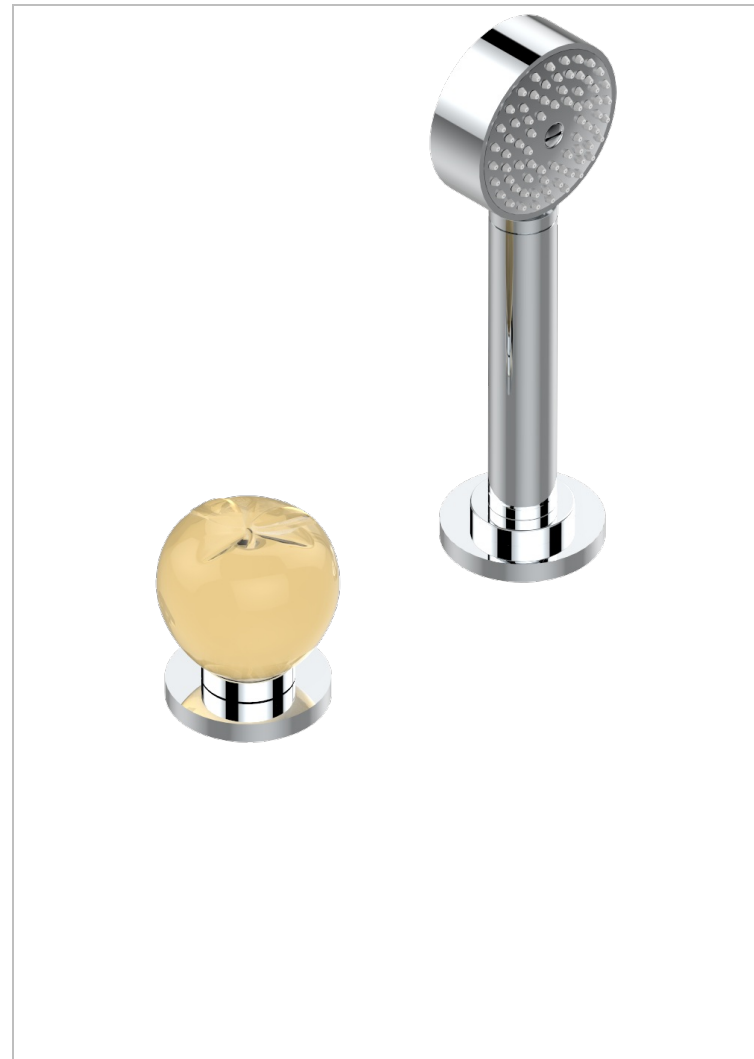

POMME GOLD LUSTER CRYSTAL

A46-6532/60A

Deck mounted mixer with handshower, progressive cartridge

THG[®]
PARIS

CHARACTERISTIC

- Pomme gold luster crystal
- Deck mounted mixer with handshower, progressive cartridge

TECHNICAL SPECS

- Recommandé : 3 bars (max. 5 bars) - Advised : 43,5 psi (max. 72 psi)
- 9,5 l/min à 3 bars (2.5 gpm at 43.5 psi)

AVAILABLE FINITIONS

Black nickel - D24

Blush PVD - H62

Brass color PVD - H49

Brown bronze color PVD - F33

Chrome polished - A02

Chrome polished / gold polished - G02

Copper antique matt, coated - H07

Gold color PVD - H52

Gold mat - F07

Gold polished - F01

Gold satiney - F03

Matt graphite PVD - H65

Matt nickel (American satin) - C01

Matt nickel color PVD - H56

Nickel antique / Sovereign - H28

Nickel color PVD - H55

Nickel polished - B01

Rose Gold - F27

Satin chrome - C03