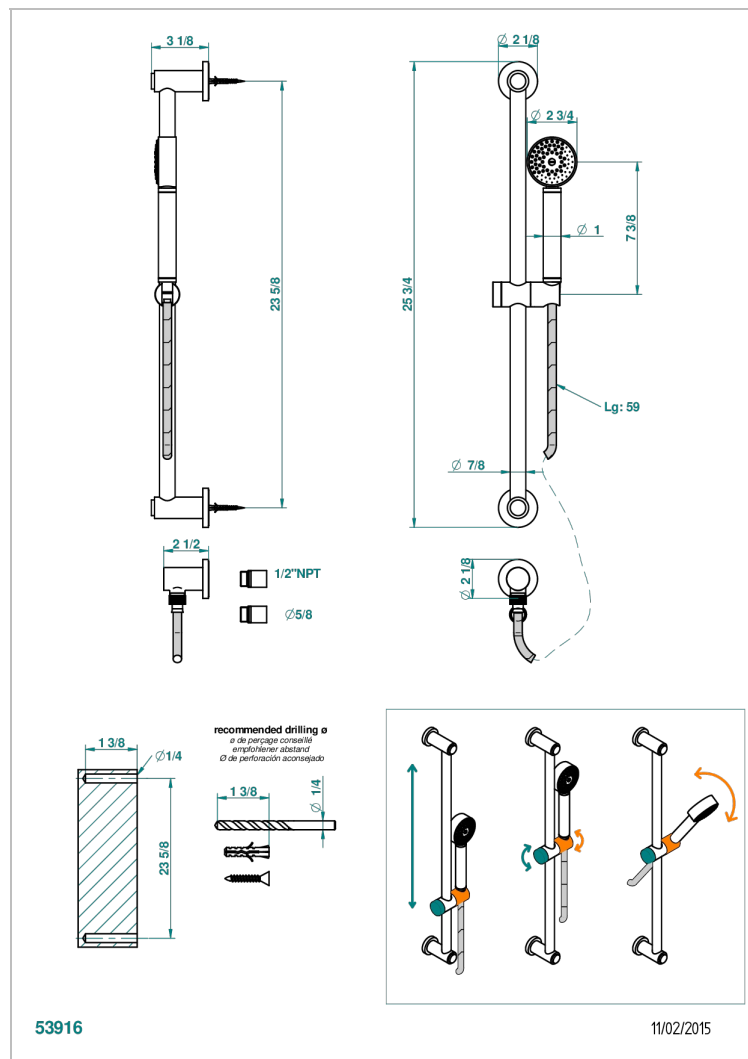

POMME GOLD LUSTER CRYSTAL

A46-58/US

Slide bar with handshower and elbow

CHARACTERISTIC

- Pomme gold luster crystal
- Slide bar with handshower and elbow

TECHNICAL SPECS

- Recommandé : 3 bars (max. 5 bars) - Advised : 43,5 psi (max. 72 psi)
- 9,5 l/min à 3 bars (2.5 gpm at 43.5 psi)

AVAILABLE FINITIONS

Black nickel - D24

Blush PVD - H62

Brass color PVD - H49

Brown bronze color PVD - F33

Chrome polished - A02

Chrome polished / gold polished - G02

Copper antique matt, coated - H07

Nickel antique / Sovereign - H28

Nickel color PVD - H55

Nickel polished - B01

Rose Gold - F27

Satin chrome - C03

Silver polished, antique - H03

Silver rhodium - F18

Soft gold - F30